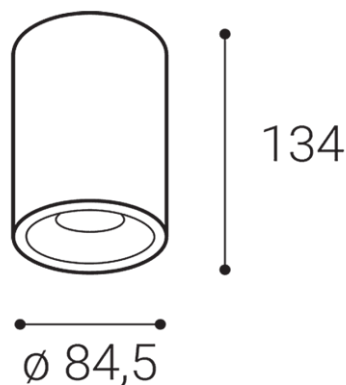

TUBUS B, B

Name	TUBUS B, B
Code	1150533
Color	BLACK / RAL 9005
Power	9W ± 10 %
Lumen output	735lm ± 10 %
Color temperature	3000K
Efficacy	82lm/W
Driver	200 mA
Electrical insulation class	
Voltage / Frequency	220-240V/50-60Hz
Color Rendering Index	90+
SDCM	< 3
Light beam angle	60°
Unified Glare Rating	N/A
Light source	LED
Dimmable	ON/OFF
LED Lifetime	L80B20 50.000h 25°C
Warranty	5 YEAR
Ingress Protection	IP 20
Material	ALUMINIUM/PMMA

Product

TUBUS B, B
1150533
BLACK / RAL 9005

Power

9W ± 10 %
735lm ± 10 %
3000K
82lm/W

200 mA

220-240V/50-60Hz

Information

90+
< 3
60°
N/A
LED
ON/OFF
L80B20 50.000h 25°C
5 YEAR

Other data

IP 20
ALUMINIUM/PMMA

EN

Series of round surface light fitting for interior mounting, equipped with COB LED.

Housing made of aluminium. Available in 3 different styles A,B,C in white and black color.