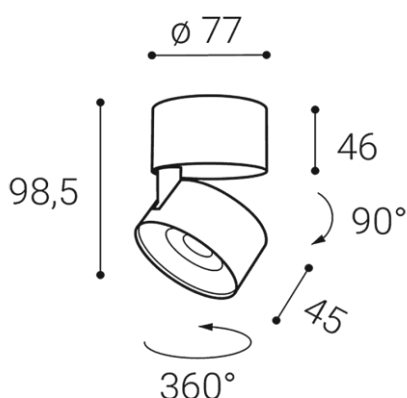

KLIP ON, CB

Name	
Code	
Color	
Category	
Power	
Lumen output	
Color temperature	
Efficacy	
Driver	
Electrical insulation class	
Voltage/frequency	

Color Rendering Index	
SDCM	
Light beam angle	
Unified Glare Rating	
Light source	
Dimmable	
LED Lifetime	
Warranty	
Ingress Protection	
Material	

Product

KLIP ON, CB

11508253DT

CHROME/BLACK

CEILING

Power

11W ± 10 %

770lm ± 10 %

2700K

70lm/W

250 mA

220-240V/50-60Hz

Information

90+

< 3

30°

N/A

LED

TRIAC

L80B20 50.000h 25°C

5 YEAR

Other data

IP 20

ALUMINIUM/PMMA

EN

Adjustable, tiltable round surface light fitting for interior mounting, equipped with COB LED.

Housing made of aluminium. Available in chrome, white or black color.

Application:

general or accent lighting, intended for residential or commercial areas (hallway, wardrobes, entrance areas, bar, libraries)

CZ

Nastavitelné naklápěcí kruhové svítidlo určené na stropní povrchovou montáž do interiéru. Světelný zdroj - COB LED.

Svítidlo je vyrobeno z hliníku.

K dispozici v chromové, bílé nebo černé barvě.

Použití:

všeobecné nebo bodové osvětlení určené pro obytné nebo komerční prostory (chodba, kuchyň, vstupní prostory, barový pult, knihovny)

DE

Einstellbare, neigbare runde Aufbauleuchte für die Deckenmontage in Innenräumen, ausgestattet mit COB LED.

Gehäuse aus Aluminium.

Erhältlich in chrom, weiß und schwarz.

Anwendung:

Allgemeinbeleuchtung oder Spot-beleuchtung für Wohn- oder Geschäftsräume vorgesehen (Flur, Schränke, Eingangsbereiche, Bar, Bibliothek)

SK

Nastavitelné naklápacie kruhové svietidlo určené na stropnú povrchovú montáž do interiéru. Svetelný zdroj - LED COB.

Svietidlo je vyrobené z hliníka.

K dispozícii v chrómovej, bielej alebo čiernej farbe.

Použitie:

všeobecné alebo bodové osvetlenie určené pre obytné alebo komerčné priestory (chodba, kuchyňa, vstupné priestory, bary, knižnice)