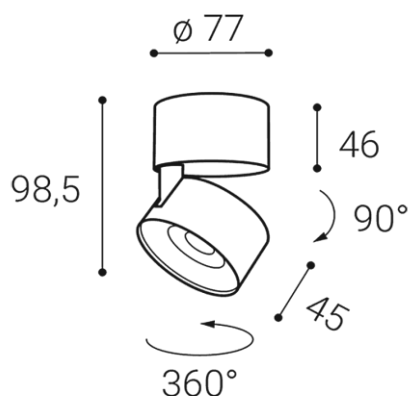

KLIP ON, BW

Name	KLIP ON, BW
Code	11508331
Color	BLACK/WHITE / RAL 9005/9003
Power	11W ± 10 %
Lumen output	770lm ± 10 %
Color temperature	3000K
Efficacy	70lm/W
Driver	250 mA
Electrical insulation class	
Voltage / Frequency	220-240V/50-60Hz
Color Rendering Index	90+
SDCM	< 3
Light beam angle	30°
Unified Glare Rating	N/A
Light source	LED
Dimmable	ON/OFF
LED Lifetime	L80B20 50.000h 25°C
Warranty	5 YEAR
Ingress Protection	IP 20
Material	ALUMINIUM/PMMA

Product

KLIP ON, BW

11508331

BLACK/WHITE / RAL 9005/9003

Power

11W ± 10 %

770lm ± 10 %

3000K