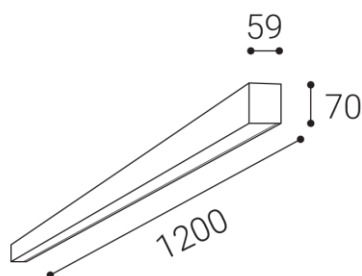

NOLI 120 P, B

Name	
Code	
Color	
Power	
Lumen output	
Color temperature	
Efficacy	
Driver	
Electrical insulation class	
Voltage / Frequency	
Color Rendering Index	
SDCM	
Light beam angle	
Unified Glare Rating	
Light source	
Dimmable	
LED Lifetime	
Warranty	
Ingress Protection	
Material	

Product

NOLI 120 P, B

1235853

BLACK / RAL 9005

Power

40W ± 10 %

4400lm ± 10 %

3000K/3500K/4000K

110lm/W

1000 mA

220-240V/50-60Hz

Information

80+

< 3

110°

N/A

LED

ON/OFF

L80B20 50.000h 25°C

5 YEAR

Other data

IP 20

ALUMINIUM/PS

EN

Linear ceiling lamp intended for interior use. Light source - SMD LED with the possibility of changing the light color 3000K / 3500K / 4000K. The lamp is made of aluminum with an opal diffuser. Available in 2 sizes, in white or black. Use - general lighting, intended for residential or commercial spaces (dining rooms, entrance areas, receptions, offices, work spaces).

CZ

Lineární stropní svítidlo určené do interiéru. Světelný zdroj - SMD LED s možností změny barvy světla 3000K/3500K/4000K. Svítidlo je vyrobeno z hliníku s opálovým difuzorem. K dispozici ve 2 velikostech, v bílé nebo černé barvě. Použití - všeobecné osvětlení, určené pro rezidenční nebo komerční prostory (jídlny, vstupní prostory, recepce, kanceláře, pracovní prostory).

DE

Lineare Deckenleuchte für den Innenbereich. Lichtquelle - SMD-LED mit der Möglichkeit, die Lichtfarbe 3000K / 3500K / 4000K zu ändern. Die Leuchte besteht aus Aluminium mit einem opalen Diffusor. Erhältlich in 2 Größen, in weiß oder schwarz. Verwendung - Allgemeinbeleuchtung, bestimmt für Wohn- oder Geschäftsräume (Esszimmer, Eingangsbereiche, Rezeptionen, Büros, Arbeitsräume).

SK

Lineárne stropné svietidlo určené do interiéru. Svetelný zdroj - SMD LED s možnosťou zmeny farby svetla 3000K / 3500K / 4000K. Svietidlo je vyrobené z hliníka s opálovým difúzorom. K dispozícii v 2 veľkostiach, v bielej alebo čiernej farbe. Použitie - všeobecné osvetlenie, určené pre rezidenčné alebo komerčné priestory (jedálne, vstupné priestory, recepcie, kancelárie, pracovné priestory).