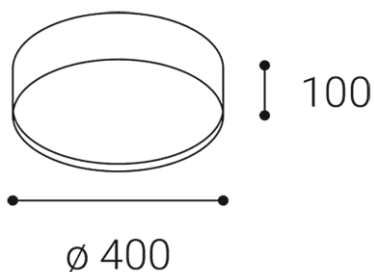

ROMO 40, CF

Name	
Code	
Color	
Category	
Power	
Lumen output	
Color temperature	
Efficacy	
Driver	
Electrical insulation class	
Voltage/frequency	
Color Rendering Index	
SDCM	
Light beam angle	
Unified Glare Rating	
Light source	
Dimmable	
LED Lifetime	
Warranty	
Ingress Protection	
Material	

Product

ROMO 40, CF

1272458

COFFEE

CEILING

Power

30W ± 10 %

2040lm ± 10 %

3000K/4000K

68lm/W

750 mA

220-240V/50-60Hz

Information

90+

< 3

160°

N/A

LED

ON/OFF

L80B20 50.000h 25°C

5 YEAR

Other data

IP 20

ALUMINIUM/PMMA

EN

Rounded ceiling surface light fitting for interior mounting, equipped with SMD LEDs. Available in 3 sizes with soft diffused light.

Housing made of aluminium, opal diffuser made of PMMA.

Available in coffee color, including dimmable versions.

Application:

general lighting, intended for residential or commercial areas (livingrooms, guest or bedrooms, entrance areas, kitchen, receptions)

CZ

Kruhové stropní svítidlo určeno pro montáž do interiéru. Světelný zdroj - LED SMD. K dispozici ve 3 velikostech s měkkým difuzním světlem. Svítidlo je vyrobeno z hliníku, opálový difuzor vyrobený z PMMA.

K dispozici v kávové barvě, včetně stmívatelných verzí.

Použití:

všeobecné osvětlení určené pro obytné nebo komerční prostory (obývací pokoj, dětský pokoj nebo ložnice, vstupní prostory, kuchyně, recepce)

DE

Runde Deckenleuchte zur Innenmontage, bestückt mit SMD-LEDs. Verfügbar in 3 Größen mit weichem diffusem Licht.

Gehäuse aus Aluminium, opalen Diffusor aus PMMA.

Anwendung:

Allgemeinbeleuchtung für Wohn- oder Gewerbebereiche (Wohnzimmer, Gäste- oder Schlafzimmer, Eingangsbereiche, Empfangs)

SK

Okrúhle stropné svietidlo pre montáž do interiéru. Svetelný zdroj - LED SMD. K dispozícii je v 3 veľkostiach s mäkkým difúznym svetlom. Svietidlo je vyrobené z hliníka, opálový difúzor z PMMA.

K dispozícii v kávovej farbe, vrátane stmievateľných verzíí.

Použitie:

všeobecné osvetlenie určené pre obytné alebo komerčné priestory (obývacia izba, detská izba alebo spálňa, kuchyňa, recepcia)