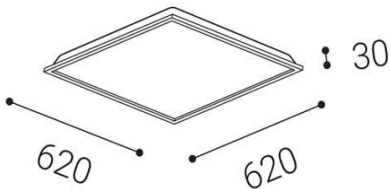

LENA 62 DIM

Name	
Code	
Color	
Category	
Power	
Lumen output	
Color temperature	
Efficacy	
Driver	
Electrical insulation class	
Voltage/frequency	
Color Rendering Index	
SDCM	
Light beam angle	
Unified Glare Rating	
Light source	
Dimmable	
LED Lifetime	
Warranty	
Ingress Protection	
Material	

EN

LED panel lamp designed for mounting in the ceiling, cassettes, plasterboard and on the surface. The lamp comes in two sizes with accessories. Low energy consumption with high light output.

The lamp is made of aluminum, prismatic PMMA diffuser.

Available in white.

Application:
general lighting in commercial areas (offices, receptions, conference rooms, schools)

CZ

LED panelové svítidlo určené pro montáž do podhledu, kazet, sádkartonu a na povrch. Svítidlo je ve dvou rozměrech s příslušenstvím. Nízká spotřeba energie s vysokým světelným výkonem.

Svítidlo je vyrobeno z hliníku, prizmatický PMMA difuzor.

K dispozici v bílé barvě.

Použití:

všeobecné osvětlení v komerčních prostorách (kanceláře, recepce, konferenční místnosti, školy)

Product

LENA 62 DIM

2220841D

WHITE

PROFI

Power

39W ± 10 %

4290lm ± 10 %

4000K

110lm/W

950 mA

220-240V/50-60Hz

Information

80+

< 3

90°

<16

LED

DALI/PUSH

L80B20 50.000h 25°C

5 YEAR

Other data

IP 40

ALUMINIUM/PS

DE

LED-Leuchte für Einbau in Kassetten, Gipskartonplatten und auch auf die Oberfläche. Die Lampe ist in zwei Dimensionen mit Zubehör erhältlich. Geringer Energieverbrauch bei hoher Lichtleistung.

Die Lampe besteht aus Aluminium und einem prismatischen PMMA-Diffusor. Erhältlich in weiß.

Anwendung:

Allgemeinbeleuchtung in Geschäftsräumen (Büros, Empfänge, Schulen, Konferenzräume)

SK

LED panelové svietidlo určené na montáž do podhledu, kaziet, sadrokartonu a na povrch. Svietidlo je v dvoch rozmeroch s príslušenstvom. Nízka spotreba energie s vysokým svetelným výkonom.

Svietidlo je vyrobené z hliníka, prizmatický PMMA difuzor.

K dispozícii v bielej farbe.

Použitie:

všeobecné osvetlenie v komerčných priestoroch (kancelárie, recepce, konferenčné miestnosti, školy)