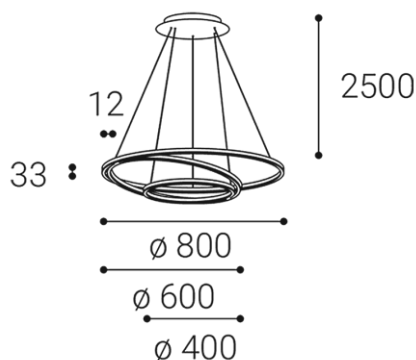

CIRCLE 3 P-Z, W

Name	
Code	
Color	
Power	
Lumen output	
Color temperature	
Efficacy	
Driver	
Electrical insulation class	
Voltage / Frequency	
Color Rendering Index	
SDCM	
Light beam angle	
Unified Glare Rating	
Light source	
Dimmable	
LED Lifetime	
Warranty	
Ingress Protection	
Material	

Product

CIRCLE 3 P-Z, W

3271131

WHITE / RAL 9003

Power

136W ± 10 %

8450lm ± 10 %

3000K