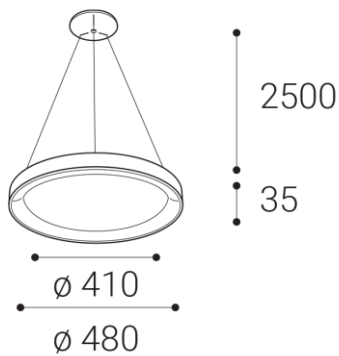

BELLA SLIM 48 P-Z, W

Name	
Code	
Color	
Category	
Power	
Lumen output	
Color temperature	
Efficacy	
Driver	
Electrical insulation class	
Voltage/frequency	
Color Rendering Index	
SDCM	
Light beam angle	
Unified Glare Rating	
Light source	
Dimmable	
LED Lifetime	
Warranty	
Ingress Protection	
Material	

Product

BELLA SLIM 48 P-Z, W

3271851DT

WHITE

SUSPENDED

Power

38W ± 10 %

2660lm ± 10 %