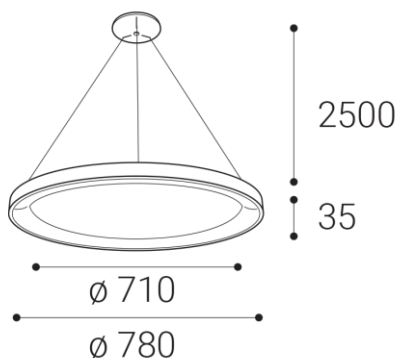

BELLA SLIM 78 P-Z, CF

Name	
Code	
Color	
Power	
Lumen output	
Color temperature	
Efficacy	
Driver	
Electrical insulation class	
Voltage / Frequency	
Color Rendering Index	
SDCM	
Light beam angle	
Unified Glare Rating	
Light source	
Dimmable	
LED Lifetime	
Warranty	
Ingress Protection	
Material	

Product

BELLA SLIM 78 P-Z, CF

3271958D

COFFEE / RAL 8025

Power

60W ± 10 %

4200lm ± 10 %

3000K/4000K