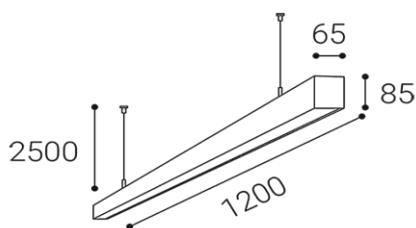

LINO 120 P/N-Z, B

Name	
Code	
Color	
Power	
Lumen output	
Color temperature	
Efficacy	
Driver	
Electrical insulation class	
Voltage / Frequency	
Color Rendering Index	
SDCM	
Light beam angle	
Unified Glare Rating	
Light source	
Dimmable	
LED Lifetime	
Warranty	
Ingress Protection	
Material	

Product

LINO 120 P/N-Z, B

3310453D

BLACK / RAL 9005

Power

32W ± 10 %

3680lm ± 10 %

3000K/3500K/4000K

115lm/W

800 mA

220-240V/50-60Hz

Information

80+

< 3

160°

PRISMA DIFFUSER <19

LED

DALI

L90B10 50.000h 25°C

5 YEAR

Other data

IP 20

ALUMINIUM/PMMA

EN

Linear lamp intended for hanging indoors. Light source - SMD LEDs. Slim design with screwless terminals. The lamp is made of aluminum, opal or microprismatic diffuser.

Available in 3 different sizes, white and black.

The use:

general lighting intended for residential or commercial spaces (rooms, bedrooms, wardrobes, entrance areas, kitchens, receptions, offices)

CZ

Lineární svítidlo určené k zavěšení do interiéru. Světelný zdroj - SMD LED diody. Štíhlý design s bezšroubovými koncovkami. Svítidlo je vyrobené z hliníku, opalový nebo mikroprizmatický difuzor.

K dispozici ve 3 různých velikostech, bílé a černé barvě.

Použití:

všeobecné osvětlení určené pro obytné nebo komerční prostory (pokoj, ložnice, šatníky, vstupní prostory, kuchyně, recepce, kanceláře)

DE

Lineare Lampe zum Aufhängen im Innenbereich. Lichtquelle - SMD-LEDs. Schlankes Design mit schraubenlosen Anschlüssen. Die Leuchte besteht aus Aluminium, Opal oder mikroprismatischem Diffusor.

Erhältlich in 3 verschiedenen Größen, weiß und schwarz.

Die Verwendung:

Allgemeinbeleuchtung für Wohn- oder Gewerberäume (Zimmer, Schlafzimmer, Garderoben, Eingangsbereiche, Küchen, Rezeptionen, Büros)

SK

Lineárne svietidlo určené na zavesenie do interiéru. Svetelný zdroj - SMD LED diódy. Štíhly dizajn s bezskrutkovými koncovkami. Svietidlo je vyrobené z hliníka, opalový alebo mikroprizmatický difúzor.

K dispozícii v 3 rôznych veľkostiach, bielej a čiernej farbe.

Použitie:

všeobecné osvetlenie určené pre obytné alebo komerčné priestory (izby, spálne, šatníky, vstupné priestory, kuchyňa, recepcie, kancelárie)