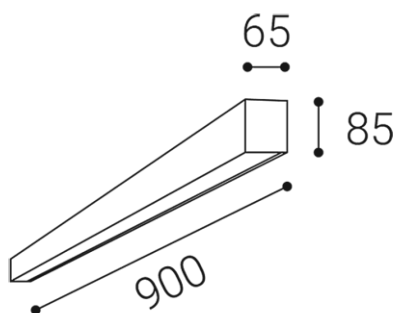

LINO 90, W

Name	
Code	
Color	
Power	
Lumen output	
Color temperature	
Efficacy	
Driver	
Electrical insulation class	
Voltage / Frequency	
Color Rendering Index	
SDCM	
Light beam angle	
Unified Glare Rating	
Light source	
Dimmable	
LED Lifetime	
Warranty	
Ingress Protection	
Material	

Product

LINO 90, W
6312051D
WHITE / RAL 9016

Power

24W ± 10 %
2760lm ± 10 %
3000K/3500K/4000K
115lm/W
600 mA

220-240V/50-60Hz

Information

80+
< 3
160°
PRISMA DIFFUSER <19
LED
DALI
L90B10 50.000h 25°C
5 YEAR

Other data

IP 20
ALUMINIUM/PMMA

EN

Connectable Linear luminaire system. Connectors, suspension, power supply and other components are available. Made of aluminum.

Available in white and black.

Application:

stores, showrooms, business premises, residences

DE

Lineares Beleuchtungssystem. Aufhang, Konnektoren, Einspeisung und andere Komponenten sind erhältlich. Aus Aluminium gefertigt.

Erhältlich in weiß und schwarz.

Anwendung:

Geschäfte, Ausstellungsräume, Geschäftsräume, Residenzen

CZ

Systém lineárních svítidel. K dispozici jsou spojky, závěsy, napájení a další komponenty. Vyrobeno z hliníku.

K dispozici v bílé a černé barvě.

Použití:

prodejny, showroomy, obchodní prostory, rezidence

SK

Systém lineárnych svietidiel, spájateľný do zostáv. K dispozícii sú spojky, závesy, napájanie a ďalšie komponenty. Vyrobené z hliníka.

K dispozícii v bielej a čiernej farbe.

Použitie:

predajne, showroomy, obchodné priestory, rezidencie