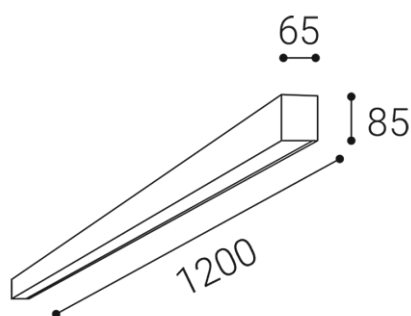

LINO 120, B

Name	
Code	
Color	
Power	
Lumen output	
Color temperature	
Efficacy	
Driver	
Electrical insulation class	
Voltage / Frequency	
Color Rendering Index	
SDCM	
Light beam angle	
Unified Glare Rating	
Light source	
Dimmable	
LED Lifetime	
Warranty	
Ingress Protection	
Material	

Product

LINO 120, B
6312153D
BLACK / RAL 9005

Power

32W ± 10 %
3680lm ± 10 %
3000K/3500K/4000K
115lm/W
800mA

220-240V/50-60Hz

Information

80+
< 3
160°
PRISMA DIFFUSER <19
LED
DALI
L90B10 50.000h 25°C
5 YEAR

Other data

IP 20
ALUMINIUM/PMMA

EN

Connectable Linear luminaire system. Connectors, suspension, power supply and other components are available. Made of aluminum.
Available in white and black.
Application:
stores, showrooms, business premises, residences

CZ

Systém lineárních svítidel. K dispozici jsou spojky, závěsy, napájení a další komponenty. Vyrobeno z hliníku.
K dispozici v bílé a černé barvě.
Použití:
prodejny, showroomy, obchodní prostory, rezidence

DE

Lineares Beleuchtungssystem. Aufhang, Konnektoren, Einspeisung und andere Komponenten sind erhältlich. Aus Aluminium gefertigt.
Erhältlich in weiß und schwarz.
Anwendung:
Geschäfte, Ausstellungsräume, Geschäftsräume, Residenzen

SK

Systém lineárnych svietidiel, spájateľný do zostáv. K dispozícii sú spojky, závesy, napájanie a ďalšie komponenty. Vyrobené z hliníka.
K dispozícii v bielej a čiernej farbe.
Použitie:
predajne, showroomy, obchodné priestory, rezidence