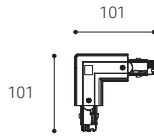

PRO TRACK

TRACK 2M # Color

PRO-0420-W ☐
PRO-0420-B ☒

TRACK 3M # Color

PRO-0430-W ☐
PRO-0430-B ☒

LEFT LIVE END # Color

PRO-0431L-W ☐
PRO-0431L-B ☒

RIGHT LIVE END # Color

PRO-0431R-W ☐
PRO-0431R-B ☒

LIVE CENTER # Color

PRO-0434-W ☐
PRO-0434-B ☒

END CAP # Color

PRO-0432-W ☐
PRO-0432-B ☒

CONNECTOR # Color

PRO-0433-W ☐
PRO-0433-B ☒

LEFT L-FEED # Color

PRO-0435L-W ☐
PRO-0435L-B ☒

RIGHT L-FEED # Color

PRO-0435R-W ☐
PRO-0435R-B ☒

FLEXI CONNECTOR # Color

PRO-M435-W ☐
PRO-M435-B ☒

SUSPENSION 3M # Color

PRO-EZ0448-W ☐
PRO-EZ0448-B ☒

BASE # Color

PRO-C100-W ☐
PRO-C100-B ☒

EN

Three-phase track system designed to power compatible luminaires. Three independent light circuits. Surface or suspended mounting. Made of aluminum. Available in white and black.
Application stores, showrooms, business premises, residences

CZ

System třífázových lišt, určených k napájení kompatibilních svítidel. Určené na přisazenou nebo závěsnou montáž. Tři nezávislé světelné okruhy. Vyrobeno z hliníku. K dispozici v bílé a černé barvě. Použití prodejny, showroomy, obchodní prostory, rezidence

DE

3-phases Stromschienensystem zum Einspeisen kompatibler Leuchten. Für Decken- oder Hängemontage. Drei unabhängige Lichtkreise. Aus Aluminium gefertigt. Verfügbar in weiß und schwarz. Anwendung - Geschäfte, Ausstellungsräume, Geschäftsräume, Residenzen

SK

System trojfázových lišt určených k napájaniu kompatibilných svietidiel. Určené na prisadenú alebo závesnú montáž. Tri nezávislé svetelné okruhy. Vyrobené z hliníka. K dispozícii v bielej a čiernej farbe. Použitie predajne, showroomy, obchodné priestory, rezidence