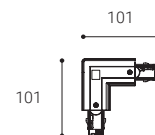

PRO TRACK

TRACK 2M # Color

PRO-0420-W ☐
PRO-0420-B ☒

TRACK 3M # Color

PRO-0430-W ☐
PRO-0430-B ☒

LEFT LIVE END # Color

PRO-0431L-W ☐
PRO-0431L-B ☒

RIGHT LIVE END # Color

PRO-0431R-W ☐
PRO-0431R-B ☒

LIVE CENTER # Color

PRO-0434-W ☐
PRO-0434-B ☒

END CAP # Color

PRO-0432-W ☐
PRO-0432-B ☒

CONNECTOR # Color

PRO-0433-W ☐
PRO-0433-B ☒

LEFT L-FEED # Color

PRO-0435L-W ☐
PRO-0435L-B ☒

RIGHT L-FEED # Color

PRO-0435R-W ☐
PRO-0435R-B ☒

FLEXI CONNECTOR # Color

PRO-M435-W ☐
PRO-M435-B ☒

SUSPENSION 3M # Color

PRO-EZ0448-W ☐
PRO-EZ0448-B ☒

BASE # Color

PRO-C100-W ☐
PRO-C100-B ☒

EN

Three-phase track system designed to power compatible luminaires. Three independent light circuits. Surface or suspended mounting. Made of aluminum. Available in white and black.
Application stores, showrooms, business premises, residences

CZ

System třífázových lišt, určených k napájení kompatibilních svítidel. Určené na přisazenou nebo závěsnou montáž. Tři nezávislé světelné okruhy. Vyrobeno z hliníku. K dispozici v bílé a černé barvě. Použití prodejny, showroomy, obchodní prostory, rezidence

DE

3-phases Stromschienensystem zum Einspeisen kompatibler Leuchten. Für Decken- oder Hängemontage. Drei unabhängige Lichtkreise. Aus Aluminium gefertigt. Verfügbar in weiß und schwarz. Anwendung - Geschäfte, Ausstellungsräume, Geschäftsräume, Residenzen

SK

System trojfázových lišt určených k napájaniu kompatibilných svietidiel. Určené na prisadenú alebo závesnú montáž. Tri nezávislé svetelné okruhy. Vyrobené z hliníka. K dispozícii v bielej a čiernej farbe. Použitie predajne, showroomy, obchodné priestory, rezidence