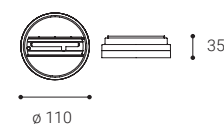

PRO TRACK

TRACK 2M # Color

PRO-0420-W ☐
PRO-0420-B ☒

TRACK 3M # Color

PRO-0430-W ☐
PRO-0430-B ☒

LEFT LIVE END # Color

PRO-0431L-W ☐
PRO-0431L-B ☒

RIGHT LIVE END # Color

PRO-0431R-W ☐
PRO-0431R-B ☒

LIVE CENTER # Color

PRO-0434-W ☐
PRO-0434-B ☒

END CAP # Color

PRO-0432-W ☐
PRO-0432-B ☒

CONNECTOR # Color

PRO-0433-W ☐
PRO-0433-B ☒

LEFT L-FEED # Color

PRO-0435L-W ☐
PRO-0435L-B ☒

RIGHT L-FEED # Color

PRO-0435R-W ☐
PRO-0435R-B ☒

FLEXI CONNECTOR # Color

PRO-M435-W ☐
PRO-M435-B ☒

SUSPENSION 3M # Color

PRO-EZ0448-W ☐
PRO-EZ0448-B ☒

BASE # Color

PRO-C100-W ☐
PRO-C100-B ☒

EN

Three-phase track system designed to power compatible luminaires. Three independent light circuits. Surface or suspended mounting. Made of aluminum. Available in white and black.
Application stores, showrooms, business premises, residences

CZ

System třífázových lišt, určených k napájení kompatibilních svítidel. Určené na přisazenou nebo závěsnou montáž. Tři nezávislé světelné okruhy. Vyrobeno z hliníku. K dispozici v bílé a černé barvě. Použití prodejny, showroomy, obchodní prostory, rezidence

DE

3-phases Stromschienensystem zum Einspeisen kompatibler Leuchten. Für Decken- oder Hängemontage. Drei unabhängige Lichtkreise. Aus Aluminium gefertigt. Verfügbar in weiß und schwarz. Anwendung - Geschäfte, Ausstellungsräume, Geschäftsräume, Residenzen

SK

System trojfázových lišt určených k napájaniu kompatibilných svietidiel. Určené na prisadenú alebo závesnú montáž. Tri nezávislé svetelné okruhy. Vyrobené z hliníka. K dispozícii v bielej a čiernej farbe. Použitie predajne, showroomy, obchodné priestory, rezidence