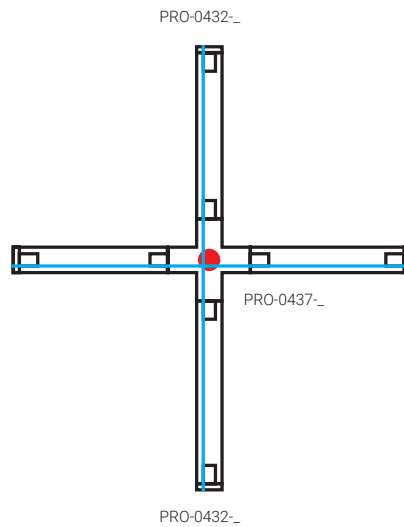

PRO TRACK

T-CONNECTOR

#

Color

- PRO-0436L1-W
- PRO-0436L1-B
- PRO-0436R1-W
- PRO-0436R1-B

- □
- ■
- □
- ■

X-CONNECTOR

#

Color

- PRO-0437-W
- PRO-0437-B

- □
- ■

N — Neutral conductor
Neutralleiter
Neutrální vodič
Neutrálny vodič

● Possible power supply
Mögliche Stromversorgung
Možnosť napájet
Možnosť napájať

_ - W - White | Weiß | Bílá | Biela
_ - B - Black | Schwarz | Černá | Čierna