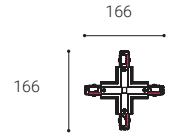

N — Neutral conductor
Neutralleiter
Neutrální vodič
Neutrálny vodič

● Possible power supply
Mögliche Stromversorgung
Možnosť napájet
Možnosť napájať

_ - W - White | Weiß | Bílá | Biela
_ - B - Black | Schwarz | Černá | Čierna