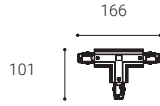

PRO TRACK

T-CONNECTOR

#

Color

- PRO-0436L1-W
- PRO-0436L1-B
- PRO-0436R1-W
- PRO-0436R1-B

-
-
-
-

X-CONNECTOR

#