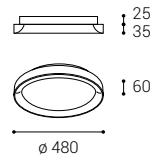

BELLA SLIM 48

#	W	K	lm	
1271653	38	2 CCT**	2.660	-
1271653DT	38	2 CCT**	2.660	TRIAC
1271653D	38	2 CCT**	2.660	DALI/PUSH

B

< 14 m²