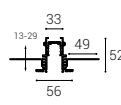

Color

6093203

IN TRACK 2M DALI

#

Color

6093303

IN END CAP

#