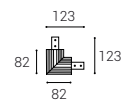

MAG TRACK 48V

TRACK 2M DALI

#

Color

6092903

END CAP

#

Color

6093003

CORNER-H DALI

#

Color

6093103

CORNER-V DALI

#

Color

6093203

IN TRACK 2M DALI

#

Color

6093303

IN END CAP

#

Color

6093403

IN CORNER-H DALI

#

Color

6093503

IN CORNER-V DALI

#

Color

6093603

SUSPENSION

#

Length

6093700

3m

CABLE KIT 5x0,75

#

Color

6094000

FEEDER DALI

#

Color

6093903

CONNECTOR DALI

#

Color

6093803