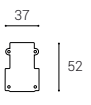

MAG TRACK 48V

TRACK 2M DALI

#

Color

6092903

END CAP

#

Color

6093003

CORNER-H DALI

#

Color

6093103

CORNER-V DALI

#

Color

6093203

IN TRACK 2M DALI

#

Color

6093303

IN END CAP

#

Color

6093403

IN CORNER-H DALI

#

Color

6093503

IN CORNER-V DALI

#

Color

6093603

SUSPENSION

#

Length

6093700

3m

CABLE KIT 5x0,75

#

Color

6094000

FEEDER DALI

#

Color

6093903

CONNECTOR DALI

#

Color

6093803