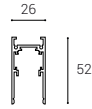

MAG TRACK

MAG TRACK 48V

TRACK 2M DALI

#

Color

6092903

END CAP

#