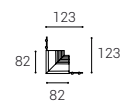

MAG TRACK 48V

TRACK 2M DALI

#

Color

6092903

END CAP

#

Color

6093003

CORNER-H DALI

#

Color

6093103

CORNER-V DALI

#

Color

6093203

IN TRACK 2M DALI

#

Color

6093303

IN END CAP

#

Color

6093403

IN CORNER-H DALI

#

Color

6093503

IN CORNER-V DALI

#

Color

6093603

SUSPENSION

#

Length

6093700

3m

CABLE KIT 5x0,75

#

Color

6094000

FEEDER DALI

#

Color

6093903

CONNECTOR DALI

#

Color

6093803