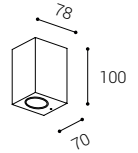

ROMY

ROMY

ROMY 1

	#	W	K	lm	
	5132004	GU10	-	-	-

**A**

1 - 3 m

IP 65

ROMY 2