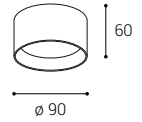

ZETA ON

ZETA ON XS

	#	W	K	lm	
	1480151	8	3 CCT**	720	-
	1480151DT	8	3 CCT**	720	TRIAC

W

< 3 m²

1 - 2 m