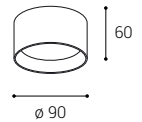

ZETA ON XS

	#	W	K	lm	
	1480153	8	3 CCT**	720	-
	1480153DT	8	3 CCT**	720	TRIAC

B

< 3 m²

1 - 2 m