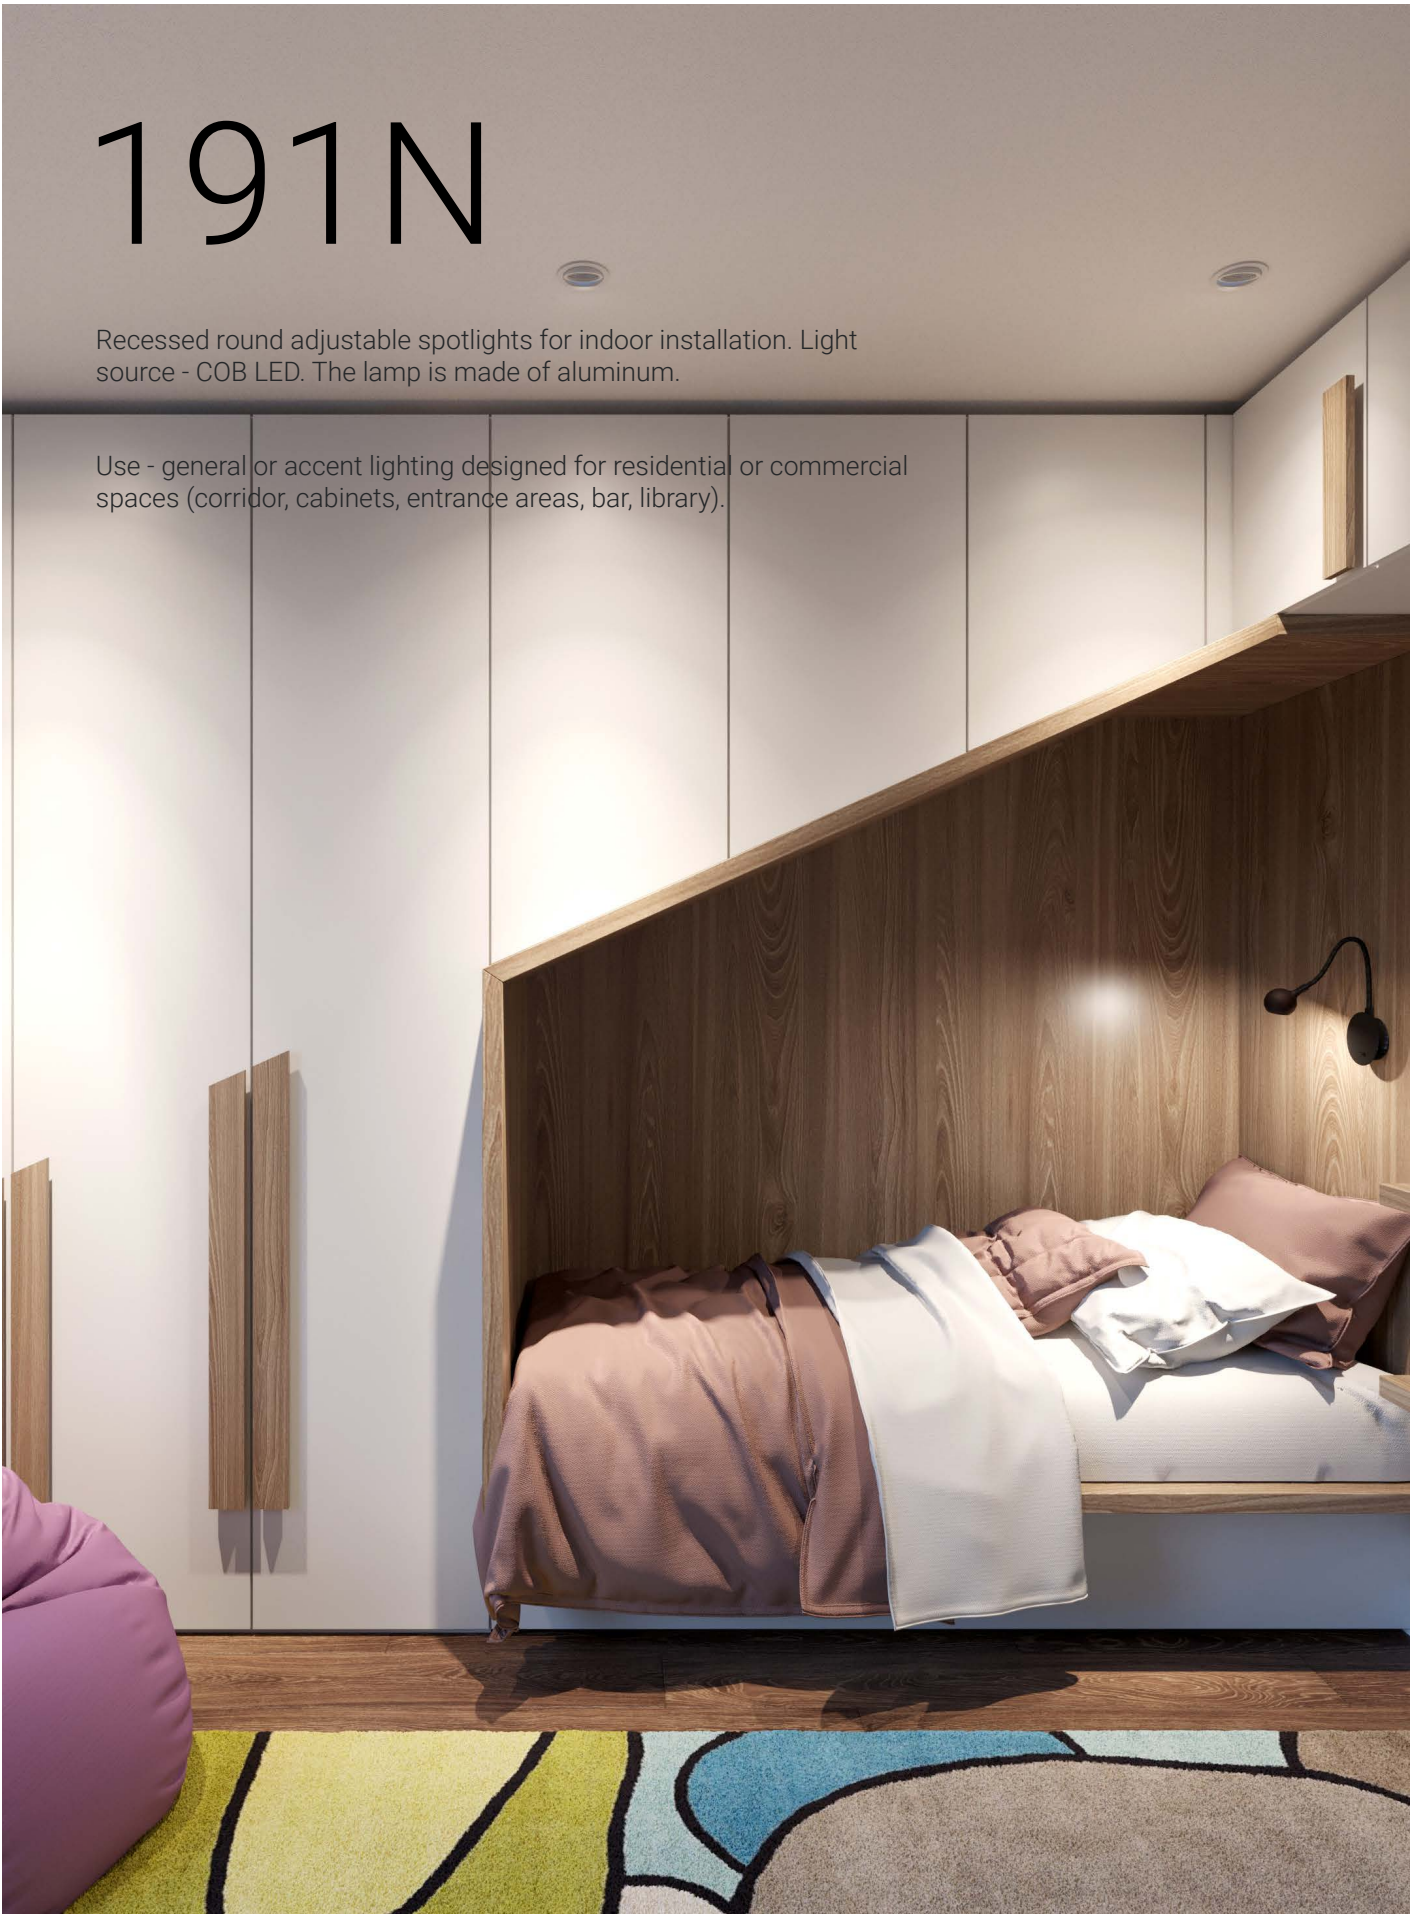

191N

Recessed round adjustable spotlights for indoor installation. Light source - COB LED. The lamp is made of aluminum.

Use - general or accent lighting designed for residential or commercial spaces (corridor, cabinets, entrance areas, bar, library).

191N 6 W 3000K 530 lm