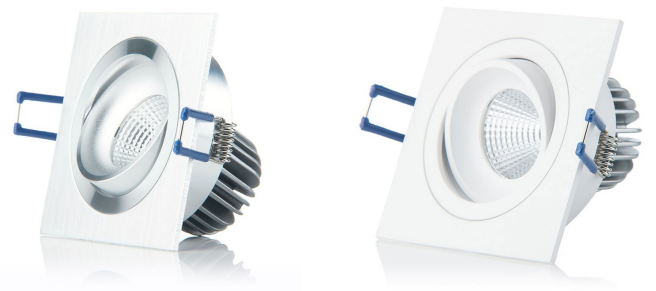

# 192N

Square adjustable recessed spot lights for interior mounting, equipped with COB LED. Housing made of aluminium. Available in 2 different versions in anodized aluminium or white color.

Application: general or accent lighting, intended for residential or commercial areas (hallway, wardrobes, entrance areas, bar, libraries).

Aluminium White Chrome 92 x 92 mm x 61 mm Ø: 80 mm 6 W 3000 K 530 lm > 80 36° DALI/PUSH 220-240V 50-60Hz 700 mA 20 0,33 kg

Material	Color	Dimensions	Recessed hole	Light source	Color temperature	Lumens output	CRI	Optics	Dimmable	Mains voltage	Output driver current	IP Rating	Weight
----------	-------	------------	---------------	--------------	-------------------	---------------	-----	--------	----------	---------------	-----------------------	-----------	--------