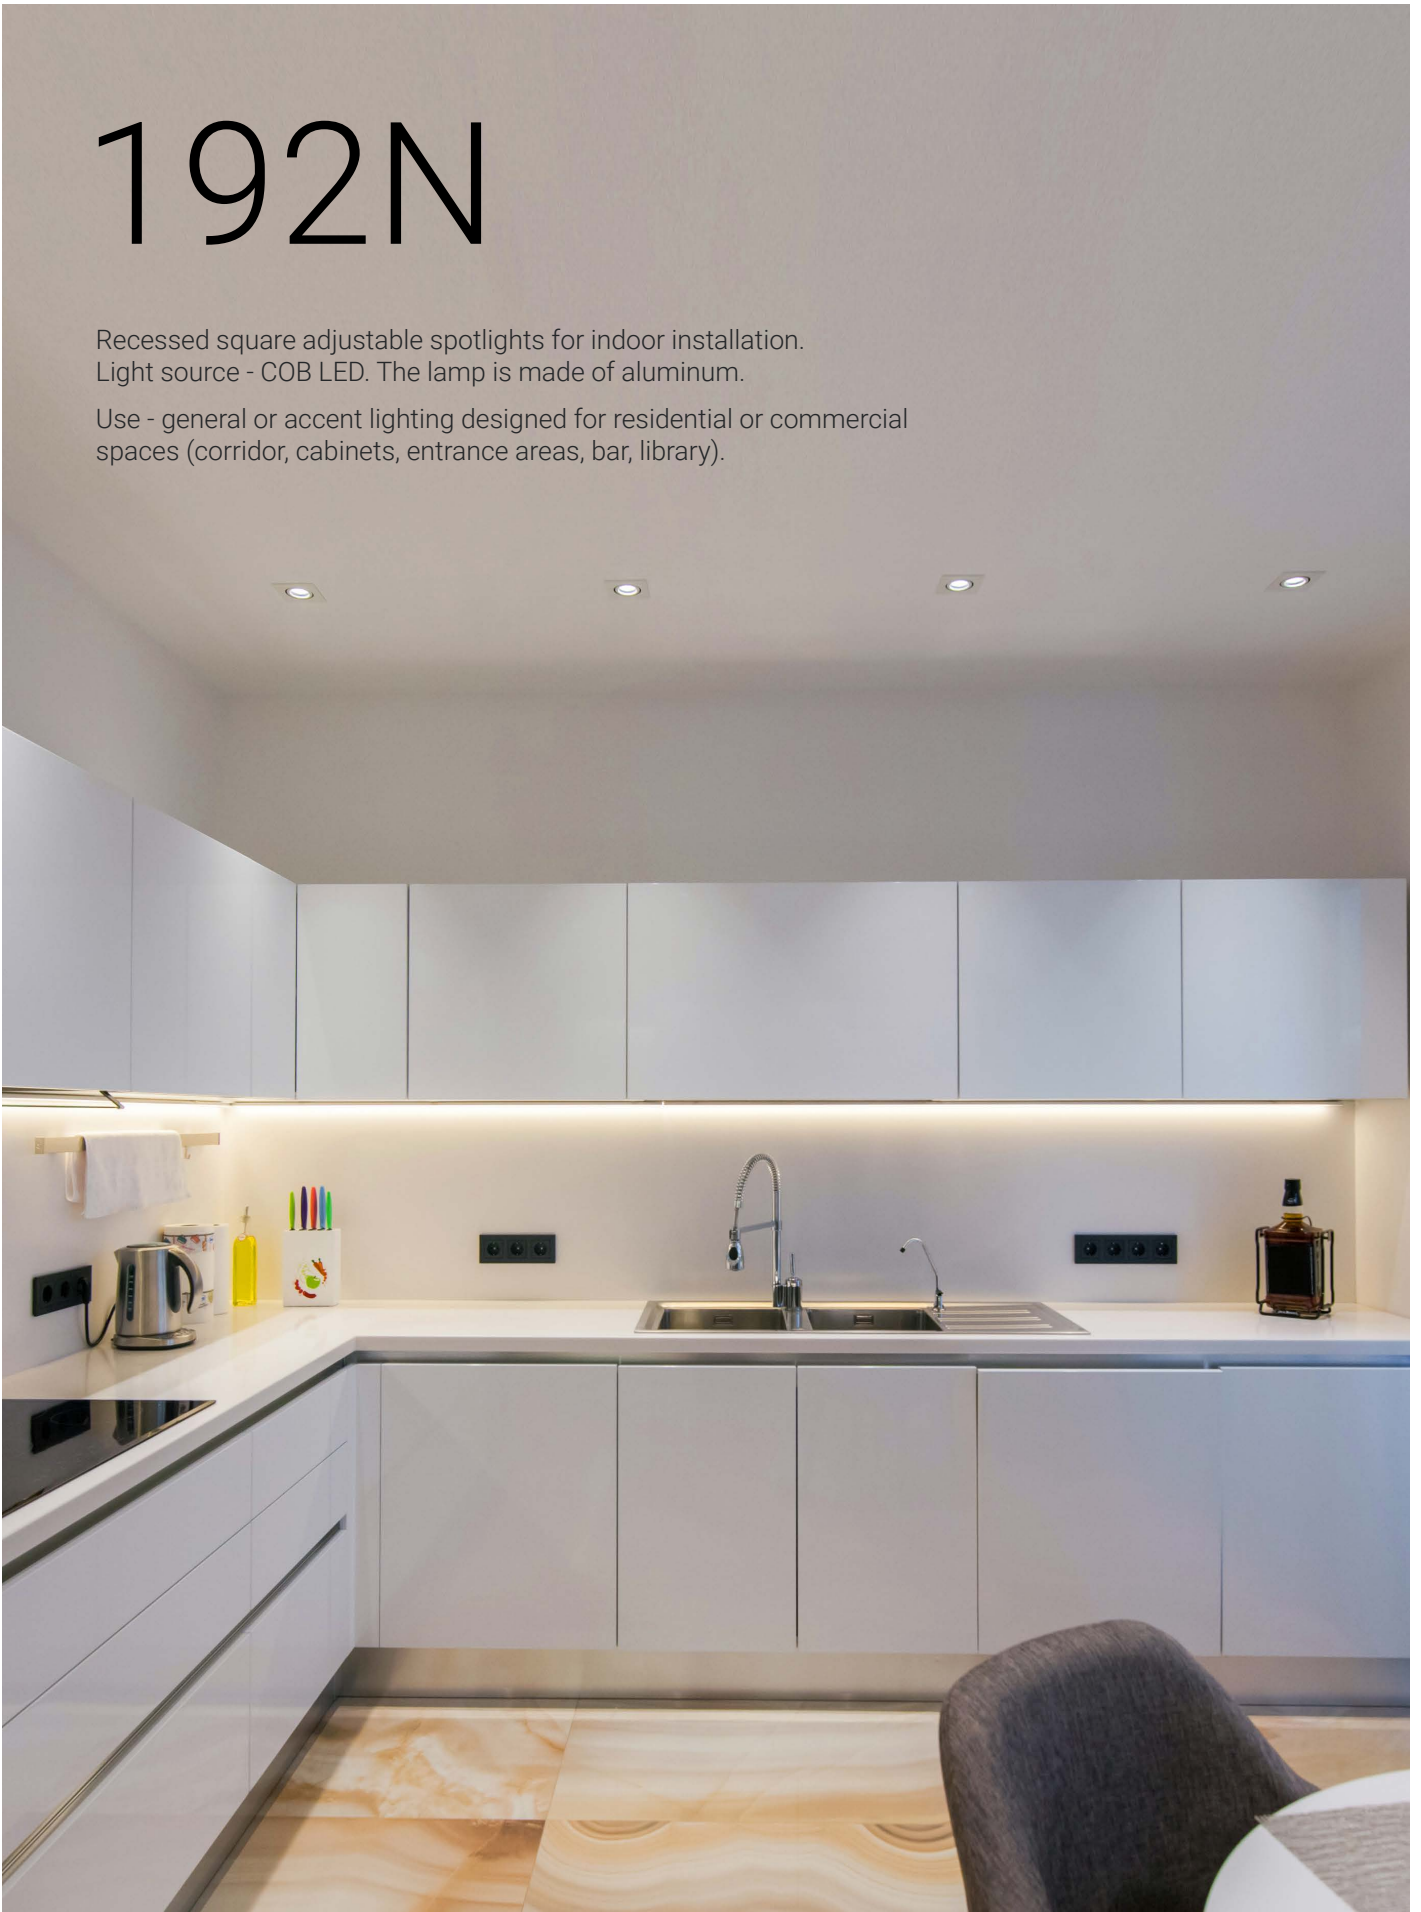

# 192N

Recessed square adjustable spotlights for indoor installation.  
Light source - COB LED. The lamp is made of aluminum.

Use - general or accent lighting designed for residential or commercial spaces (corridor, cabinets, entrance areas, bar, library).