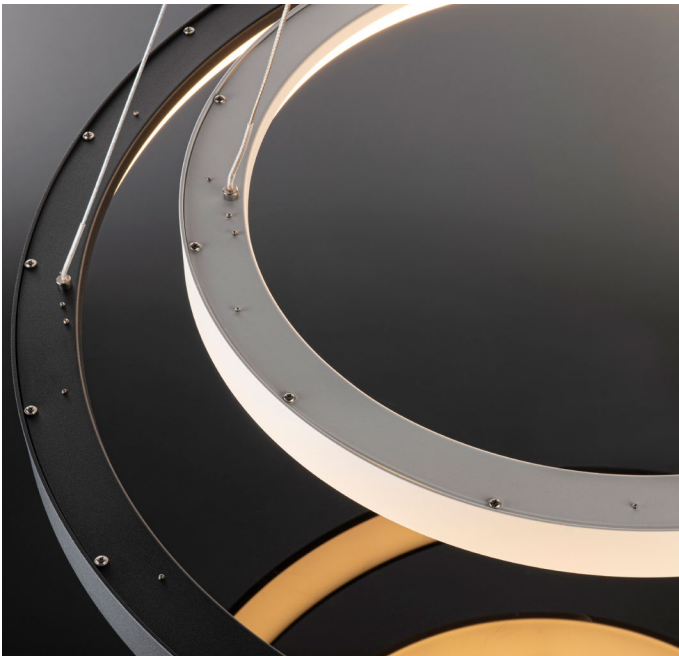

# BELLA SLIM P-Z

Round light fitting for suspended interior mounting, equipped with SMD LEDs. Available in 2 different sizes in black, white and coffee color. Housing made of aluminium, opal diffuser made of PMMA.

Application: general lighting, intended for residential or commercial areas (dining room, livingrooms, guest or bedrooms, entrance areas, kitchen, receptions).

<b>48</b>	Aluminium	White Black Coffee	<b>Ø: 480 mm</b> <b>H: 60 mm</b> <b>L: 2500 mm</b>	<b>38 W</b>	2CCT 3000K/4000K	<b>2660 lm</b>	> 80	160°	DALI/ PUSH	220-240V 50-60Hz	<b>950 mA</b>	20	<b>2,7 kg</b>
<b>78</b>	Aluminium	White Black Coffee	<b>Ø: 780 mm</b> <b>H: 60 mm</b> <b>L: 2500 mm</b>	<b>60 W</b>	2CCT 3000K/4000K	<b>4200 lm</b>	> 80	160°	DALI/ PUSH	220-240V 50-60Hz	<b>1400 mA</b>	20	<b>4,8 kg</b>
Material	Color	Dimensions	Light source	Color temperature	Lumens output	CRI	Optics	Dimmable	Mains voltage	Output driver current	IP Rating	Weight	