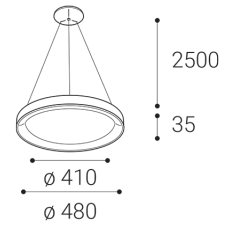

BELLA SLIM P-Z 58

48W 2CCT 3000K/4000K 3360 lm