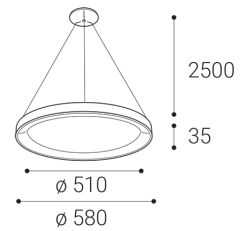

BELLA SLIM P-Z 78

60W 2CCT 3000K/4000K 4200 lm