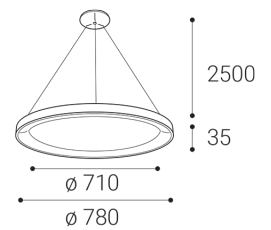

BELLA SLIM P-Z 98