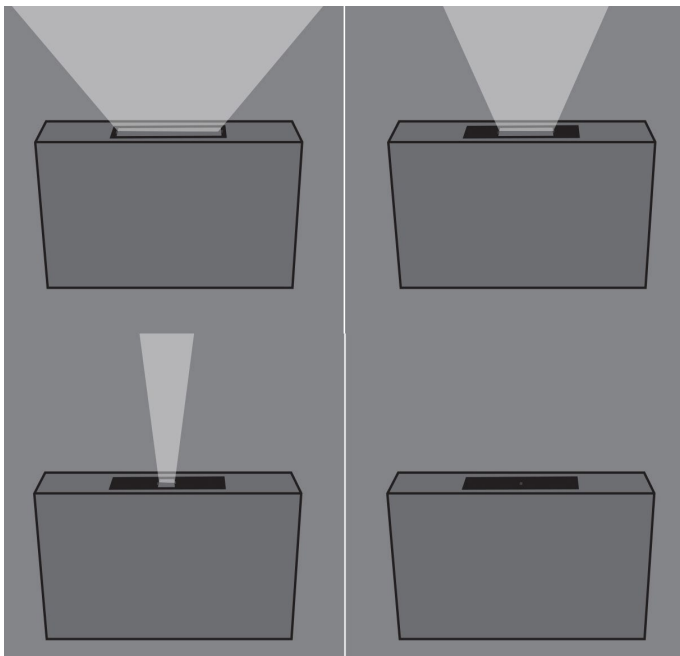

BLADE

Outdoor rectangle surface wall mounted light fitting equipped with COB LED. Adjustable light beam separately up and down side. Housing made of aluminium, tempered glass. Available in anthracite color.

Application: general ambient lighting of outdoor areas (entrance, terrace, stairs, houses walls)

Aluminium Anthracite 180 x 42 mm x 115 mm 2 x 6W 3000 K 2 x 250 lm > 80 230V 500 mA 54 0,95 kg

Material	Color	Dimensions	Light source	Color temperature	Lumens output	CRI	Mains voltage	Output driver current	IP Rating	Weight
----------	-------	------------	--------------	-------------------	---------------	-----	---------------	-----------------------	-----------	--------