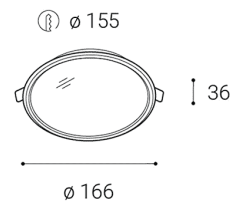

EASY-R L   18W   3000K/4000K   1620 lm/1800 lm