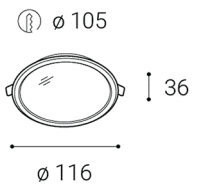

EASY-R M   12W   3000K/4000K   1080 lm/1500 lm