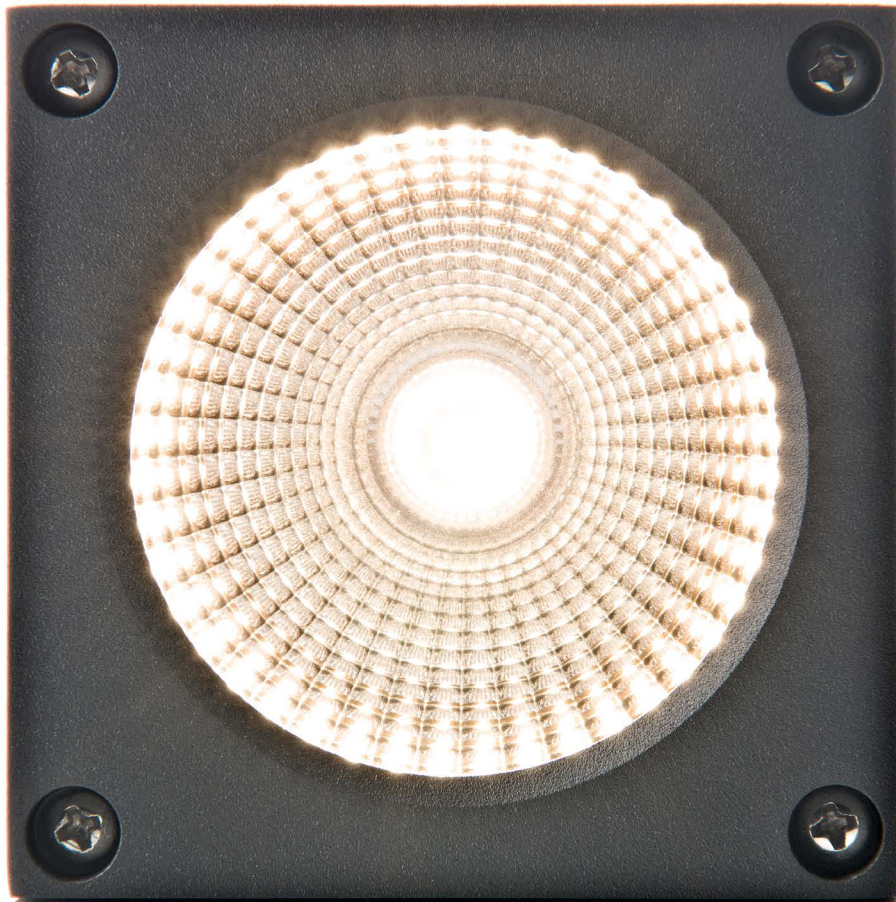

# KUBO

Outdoor square surface mounted light fitting equipped with COB LED. Housing made of aluminium, tempered glass. Available in anthracite color.

Application - general outdoor lighting (entrance, terrace, pergola).

**KUBO**

6W 3000K 250 lm