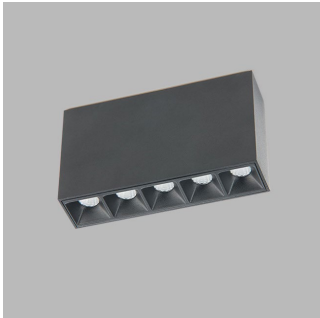

LINEAR ON 5

Linear square surface spotlight for interior mounting, equipped with SMD LEDs. Very low glare effect. Housing made of aluminium, polycarbonate reflector. Available in white or black color.

Application: general or accent lighting, intended for residential or commercial areas (hallway, wardrobes, entrance areas, bar, receptions, working places).

Aluminium Plastic	White Black	W: 137 mm D: 34,5 mm H: 81 mm	10 W	3000 K	1050 lm	> 90	45°	< 19	DALI/PUSH	220-240V /50-60Hz	700 mA	20	0,45 kg
Material	Color	Dimensions	Light source	Color temperature	Lumens output	CRI	Optics	Unified Glare Rating	Dimmable	Mains voltage	Output driver current	IP Rating	Weight