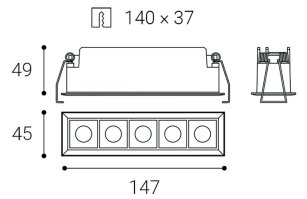

Application - general or accent lighting, intended for residential or commercial areas (hallway, wardrobes, entrance areas, bar, receptions, working places).

**LINEAR 2**      4W    3000K    420 lm

**LINEAR 5**      10W    3000K    1050 lm