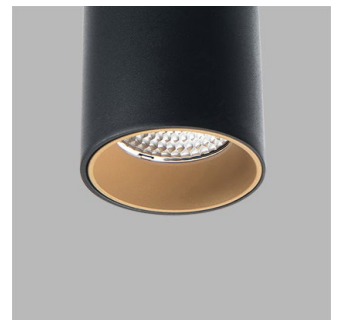

LUKY

Series of round surface light fitting for interior mounting, equipped with COB LED. Housing made of aluminium. Available in white and black color.

Application - general or accent lighting, intended for residential or commercial areas (hallway, entrance areas, bar, toilet).

Aluminium	White Black	Ø: 80 mm H: 192 mm	20 W	3000K /4000K	1900 lm	> 90	60°	< 19	DALI/PUSH	220-240V 50-60Hz	490 mA	20	0,8 kg
-----------	----------------	-----------------------	------	-----------------	---------	------	-----	------	-----------	---------------------	--------	----	--------