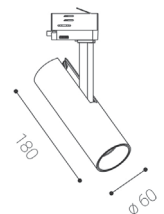

MATRIX 2   20W   3000K   1850 lm