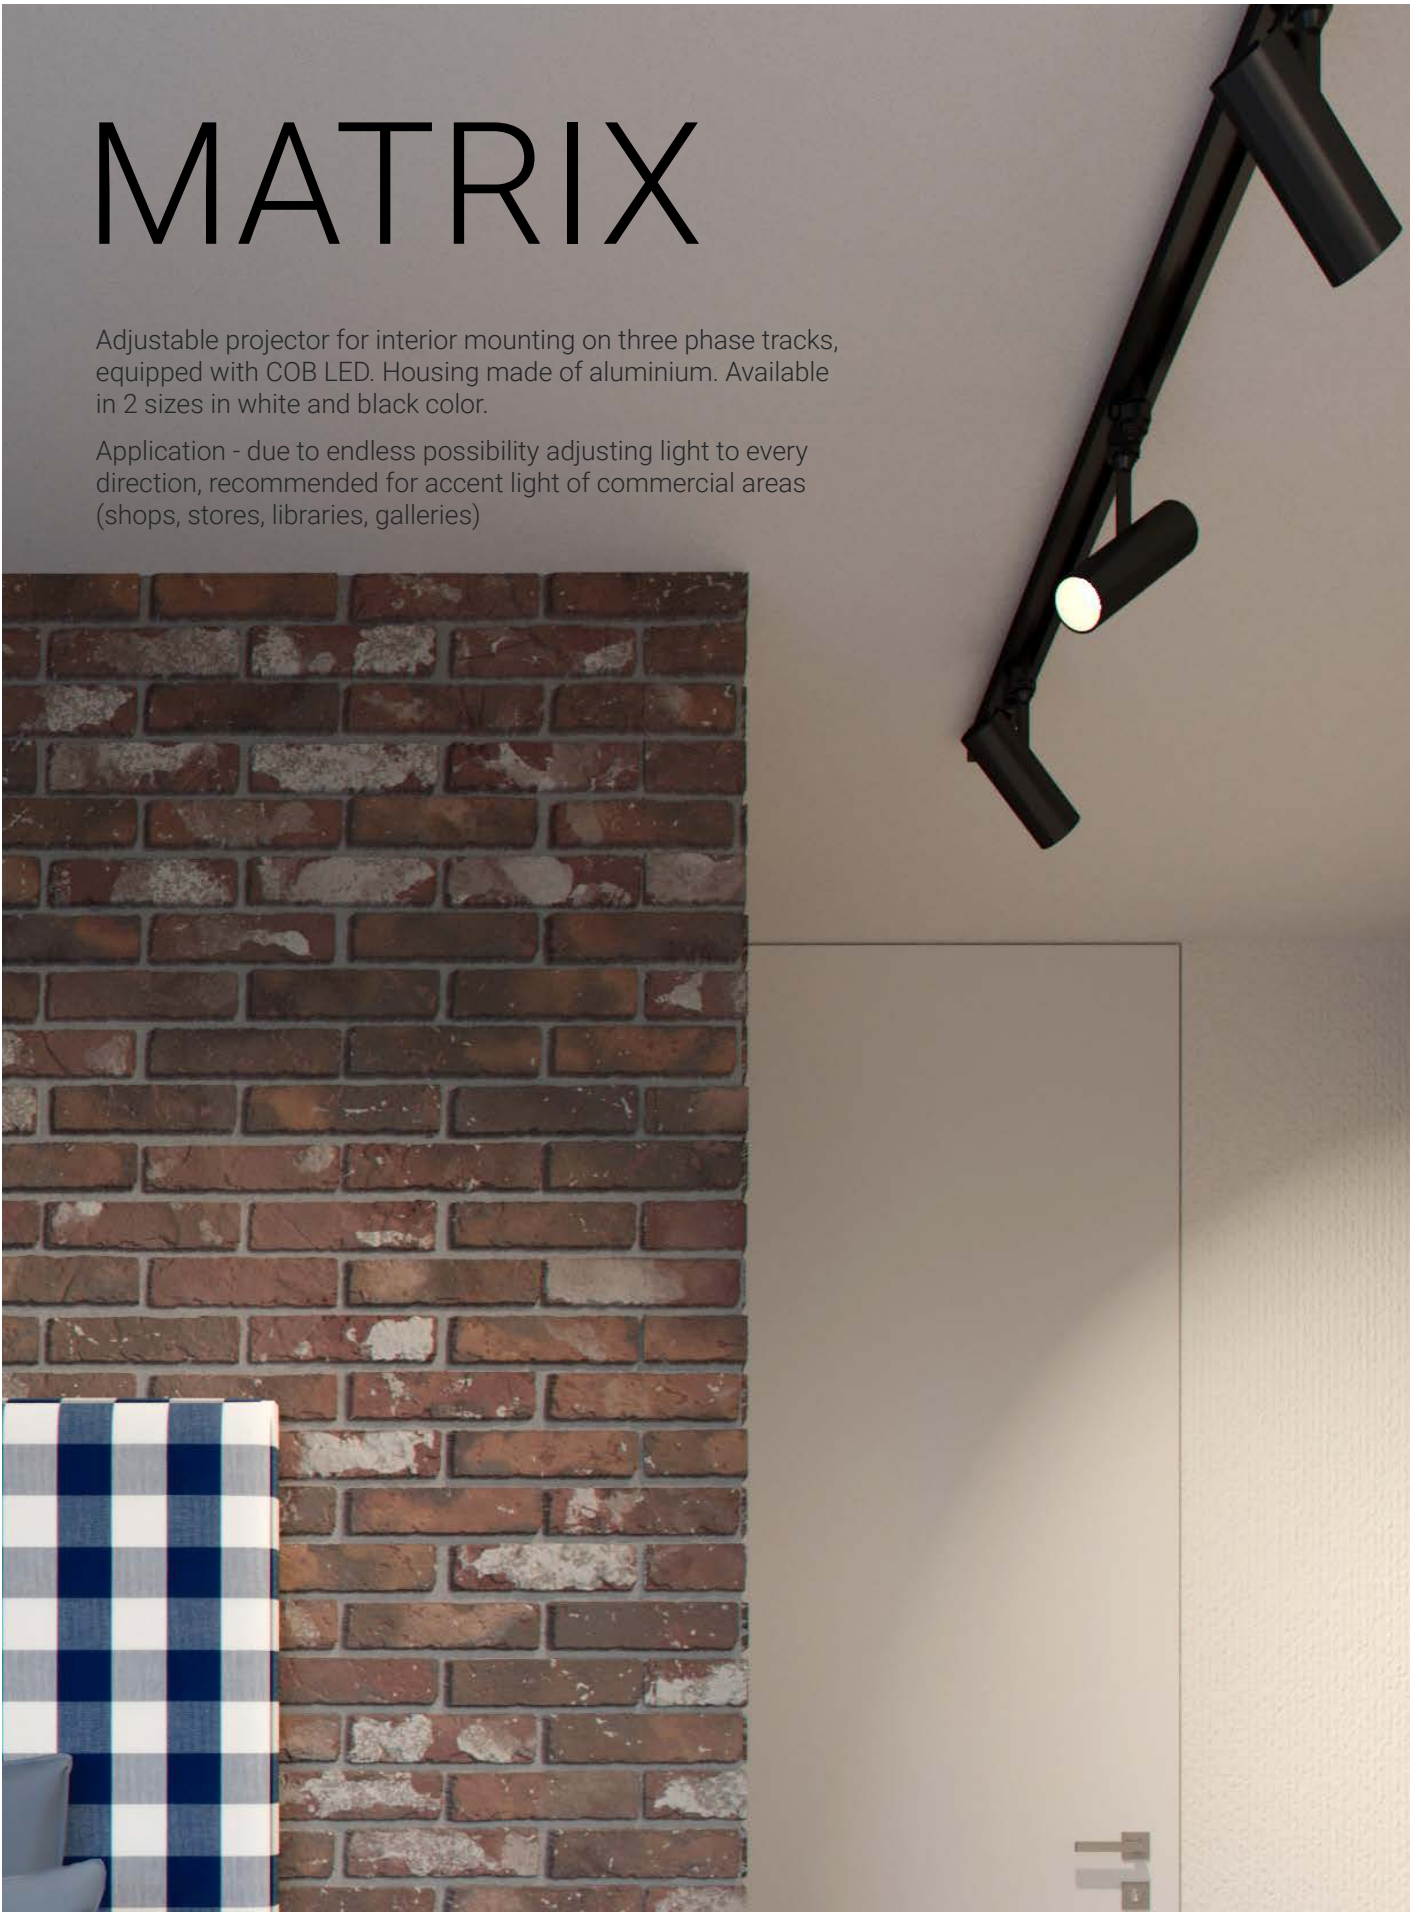

MATRIX

Adjustable projector for interior mounting on three phase tracks, equipped with COB LED. Housing made of aluminium. Available in 2 sizes in white and black color.

Application - due to endless possibility adjusting light to every direction, recommended for accent light of commercial areas (shops, stores, libraries, galleries)

MATRIX 1 10W 3000K 1000 lm

MATRIX 2 20W 3000K 1850 lm