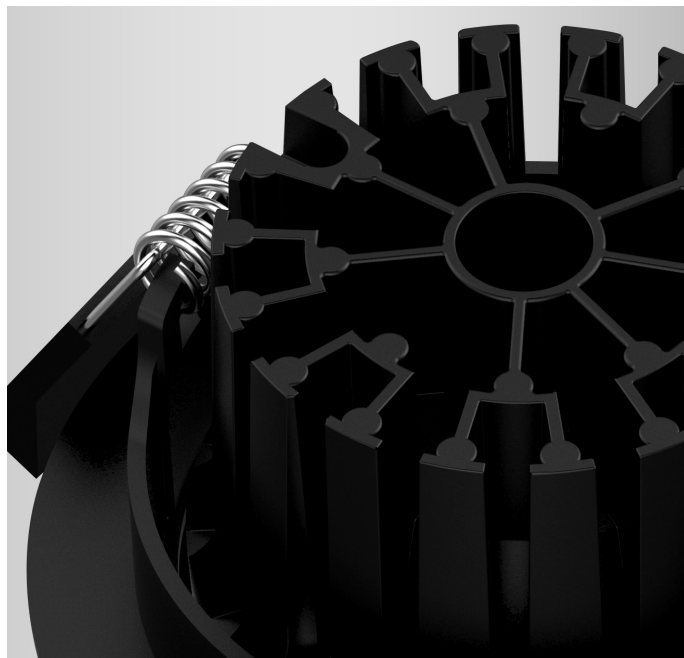

# MAX

Recessed spot lights for interior or exterior mounting with IP65, equipped with COB LED. Housing made of aluminium. Available in white and black color.

Application - general or accent lighting, intended for residential or commercial areas (hallway, bathrooms, humid places, entrance areas, terraces, toilet).

1	Aluminium	White Black	<b>Ø: 80 mm</b> <b>H: 40 mm</b>	Ø: 68 mm	8 W	3000K 4000K	735 lm	> 80	60°	DALI/ PUSH	220-240V 50-60Hz	200 mA	65
2	Aluminium	White Black	<b>Ø: 80 mm</b> <b>H: 30 mm</b>	Ø: 68 mm	8 W	3000K 4000K	735 lm	> 80	60°	DALI/ PUSH	220-240V 50-60Hz	200 mA	65