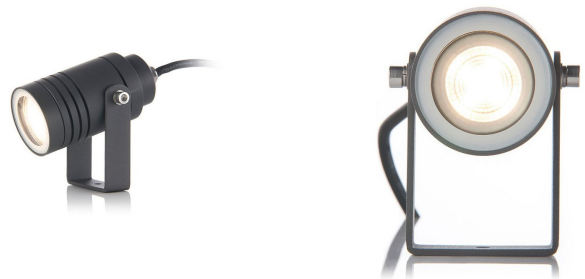

NAVY

Outdoor orientable miniprojector for floor, wall or ceiling mounting with ground spike. Lampholder for GU10 LED source. Housing made of aluminium, tempered glass. Available in anthracite color.

Application: accented lighting for outdoor areas (gardens, trees, walls).

A

Polycarbonate Anthracite Ø: 60 mm x 112 mm x 110 mm GU10 230V N/A 54 0,62 kg

Material	Color	Dimensions	Light source	Mains voltage	Output driver current	IP Rating	Weight
----------	-------	------------	--------------	---------------	-----------------------	-----------	--------