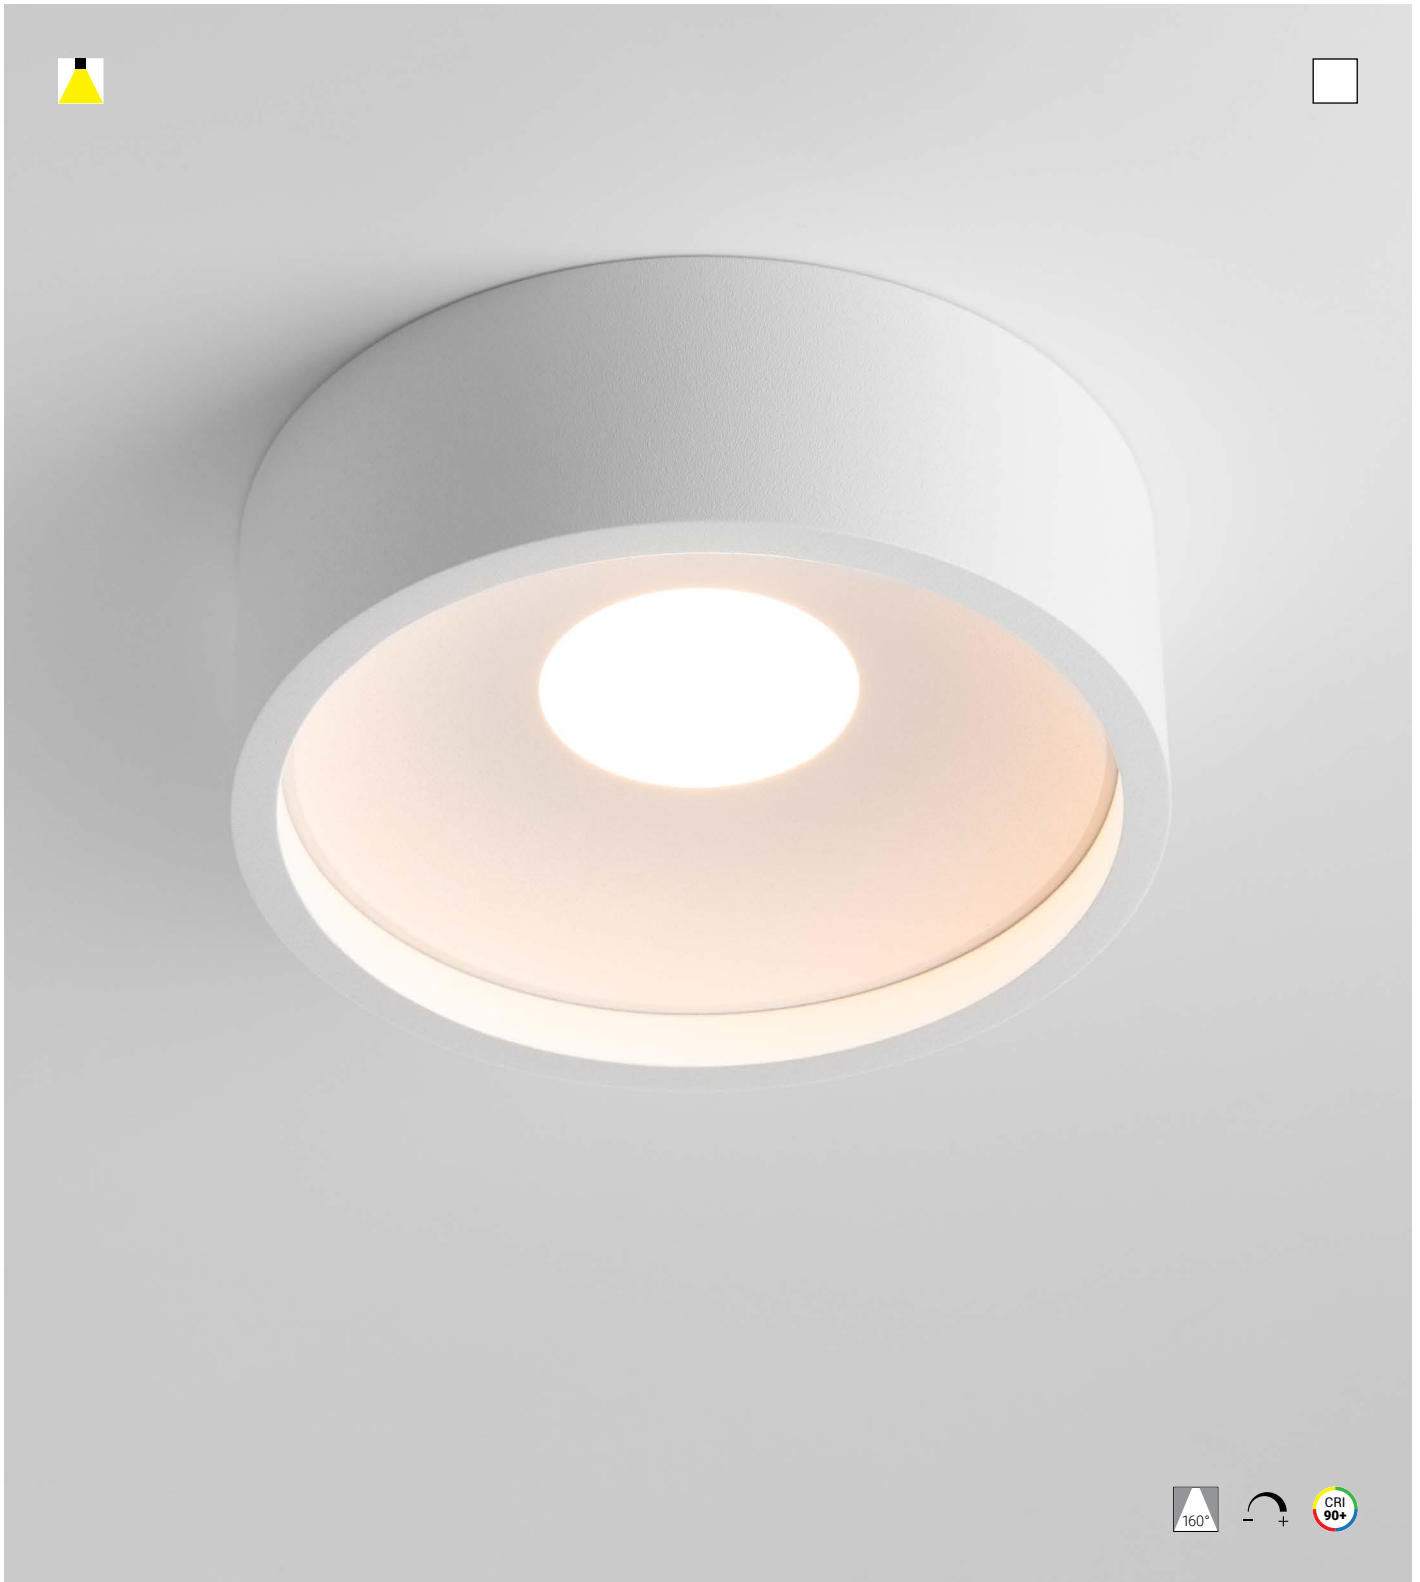

# PUCK

Round surface light fitting for interior mounting, equipped with COB LED. Housing made of aluminium. Available in white color.

Application - general lighting, intended for residential or commercial areas (hallway, wardrobes, entrance areas, toilet, pantry).

**PUCK**

10W 3000K 800 lm