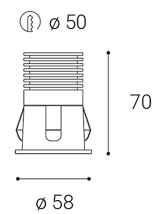

# RAY

A series of recessed spotlights for indoor installation. Light source - COB LED. The lamp is made of aluminum. Available in 3 different sizes in white and black.

Use - general or accent lighting intended for residential or commercial spaces (corridor, cabinets, entrance areas, bar, reception, workplaces).

**RAY XS**    3W    3000K    180 lm

**RAY S**    6W    3000K    450 lm

**RAY M**    10W    3000K    790 lm