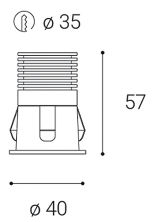

# RAY

A series of recessed spotlights for indoor installation. Light source - COB LED. The lamp is made of aluminum. Available in 3 different sizes in white and black.

Use - general or accent lighting intended for residential or commercial spaces (corridor, cabinets, entrance areas, bar, reception, workplaces).

**RAY XS**    3W    3000K    180 lm

**RAY S**    6W    3000K    450 lm

**RAY M**    10W    3000K    790 lm