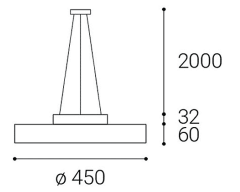

RINGO Z 60 54+6W 3000K 4940 lm