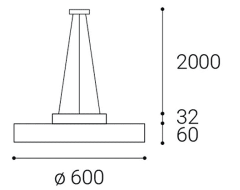

Application - general lighting, intended for residential or commercial areas (dining rooms, living rooms, guest or bedrooms, entrance areas, kitchen, receptions).

**RINGO Z 45** 42+5W 3000K 3930 lm

**RINGO Z 60** 54+6W 3000K 4940 lm