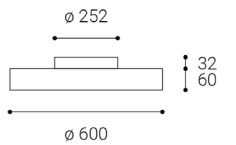

RINGO 80   70+6W   3000K   6300 lm