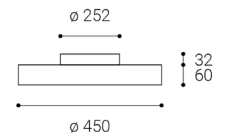

RINGO 60   54+6W   3000K   4940 lm