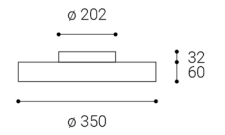

RINGO 45   42+5W   3000K   3930 lm