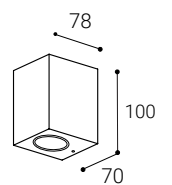

ROMY

Outdoor square wall lamp. Interchangeable light source with GU10 base. The luminaire is available in two versions, with one-way or two-way light emission. The lamp is made of aluminum. Available in anthracite color.

IP 65

ROMY 1

max. 35W / GU10

ROMY 2

max. 2x35W / GU10