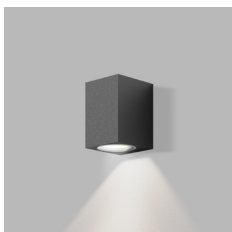

ROMY

Outdoor square wall lamp. Interchangeable light source with GU10 base. The luminaire is available in two versions, with one-way or two-way light emission. The lamp is made of aluminum. Available in anthracite color.

IP 65

ROMY 1

max. 35W / GU10

ROMY 2

max. 2x35W / GU10