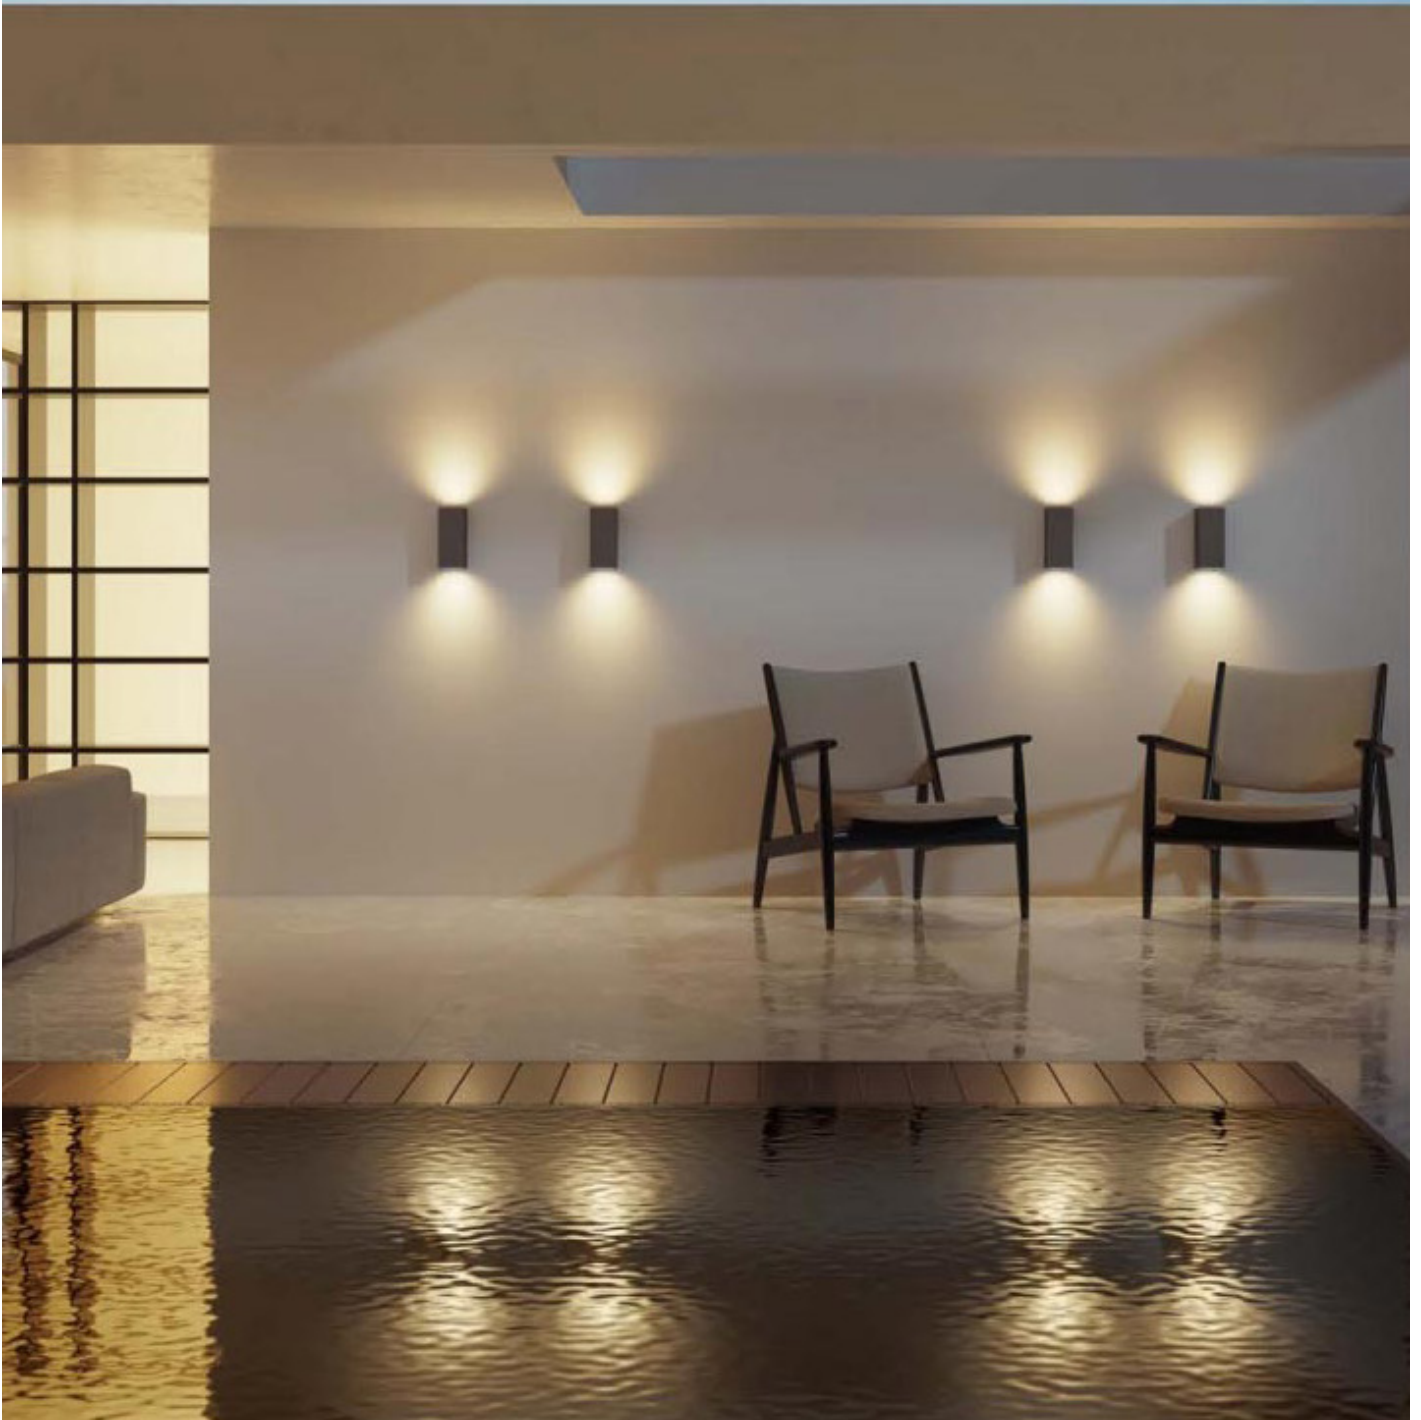

ROMY

Outdoor square wall lamp. Interchangeable light source with GU10 base. The luminaire is available in two versions, with one-way or two-way light emission. The lamp is made of aluminum. Available in anthracite color.