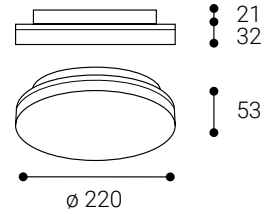

ROUND III 22 15W 3CCT 3000K/3500K/4000K 1500 lm

ROUND III 28 23W 3CCT 3000K/3500K/4000K 2300 lm

ROUND III 28 EMERGENCY 23W 3CCT 3000K/3500K/4000K 2300 lm

ROUND III 40 38W 3CCT 3000K/3500K/4000K 3800 lm