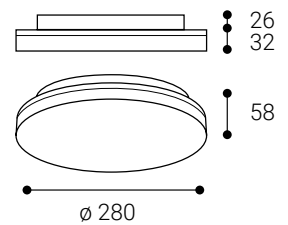

ROUND III 28 EMERGENCY 23W 3CCT 3000K/3500K/4000K 2300 lm