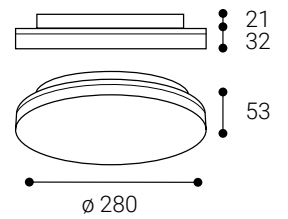

ROUND III 28 23W 3CCT 3000K/3500K/4000K 2300 lm