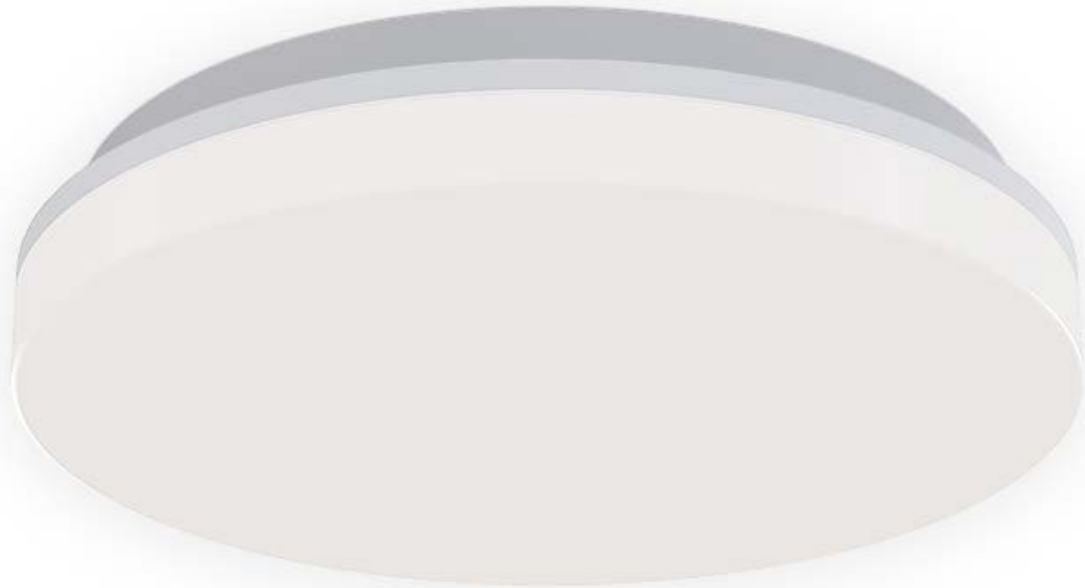

ROUND III

Round ceiling light designed for indoor installation with IP54 protection. Light source - LED SMD. The possibility of changing the light temperature with a switch during installation. The light and diffuser are made of polycarbonate. Available in 3 different sizes with a direct diffused light effect. Available in white.

Use - general lighting, intended for residential or commercial spaces, including wet and dusty environments (bathrooms, corridors, wardrobes, staircases).

ROUND III 22 15W 3CCT 3000K/3500K/4000K 1500 lm