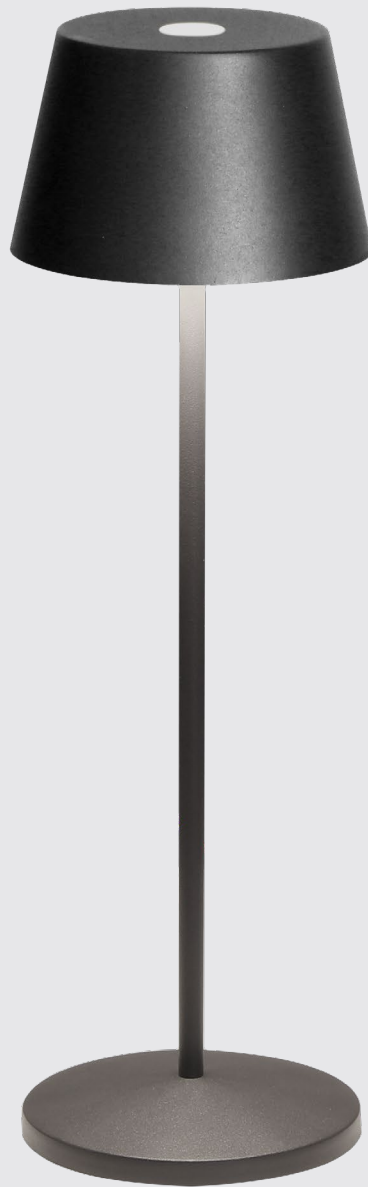

ROXY

Outdoor charging table lamp with IP65 protection.
Light source - SMD LED with the possibility of switching the light color
2700K or 3000K and touch dimming. The lamp is white or black,
made of aluminum.

ROXY

2W 2CCT 2700K/3000K 150 lm