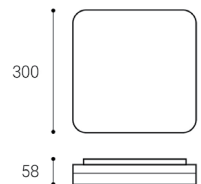

SQUARE II 40

30W 3000K/4000K/5700K 3000 lm