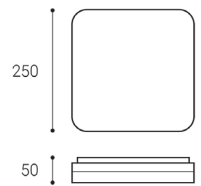

SQUARE II 30

25W 3000K/4000K/5700K 2500 lm