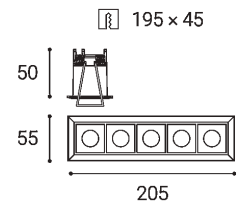

TECO 10   30W   4000K   3000 lm