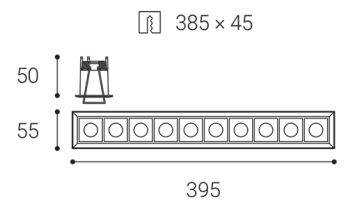

TECO WW   15W   4000K   1500 lm