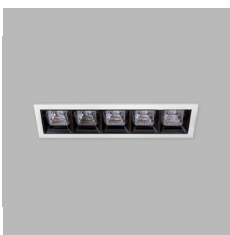

TECO

A series of linear square recessed spotlights designed for indoor installation. LED light source. Very low glare effect.

The lamp is made of aluminum. Available in 2 different sizes and with direct or side light (wallwasher).

Use - general or accent lighting designed for residential or commercial spaces (corridor, cabinets, entrance areas, bar, reception, workspaces, offices).

TECO 5 15W 4000K 1500 lm

TECO 10 30W 4000K 3000 lm

TECO WW 15W 4000K 1500 lm