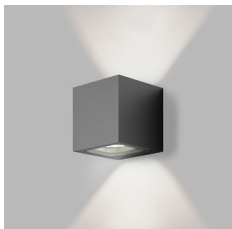

# TOMY

Cube-shaped outdoor wall lamp. Light source - COB LED.  
The luminaire is available in two versions, with one-way  
or two-way light emission. The lamp is made of aluminum.  
Available in anthracite color.

**TOMY 1**    4,5W    3000K    450 lm

**TOMY 2**    2x 4,5W    3000K    2x 450 lm