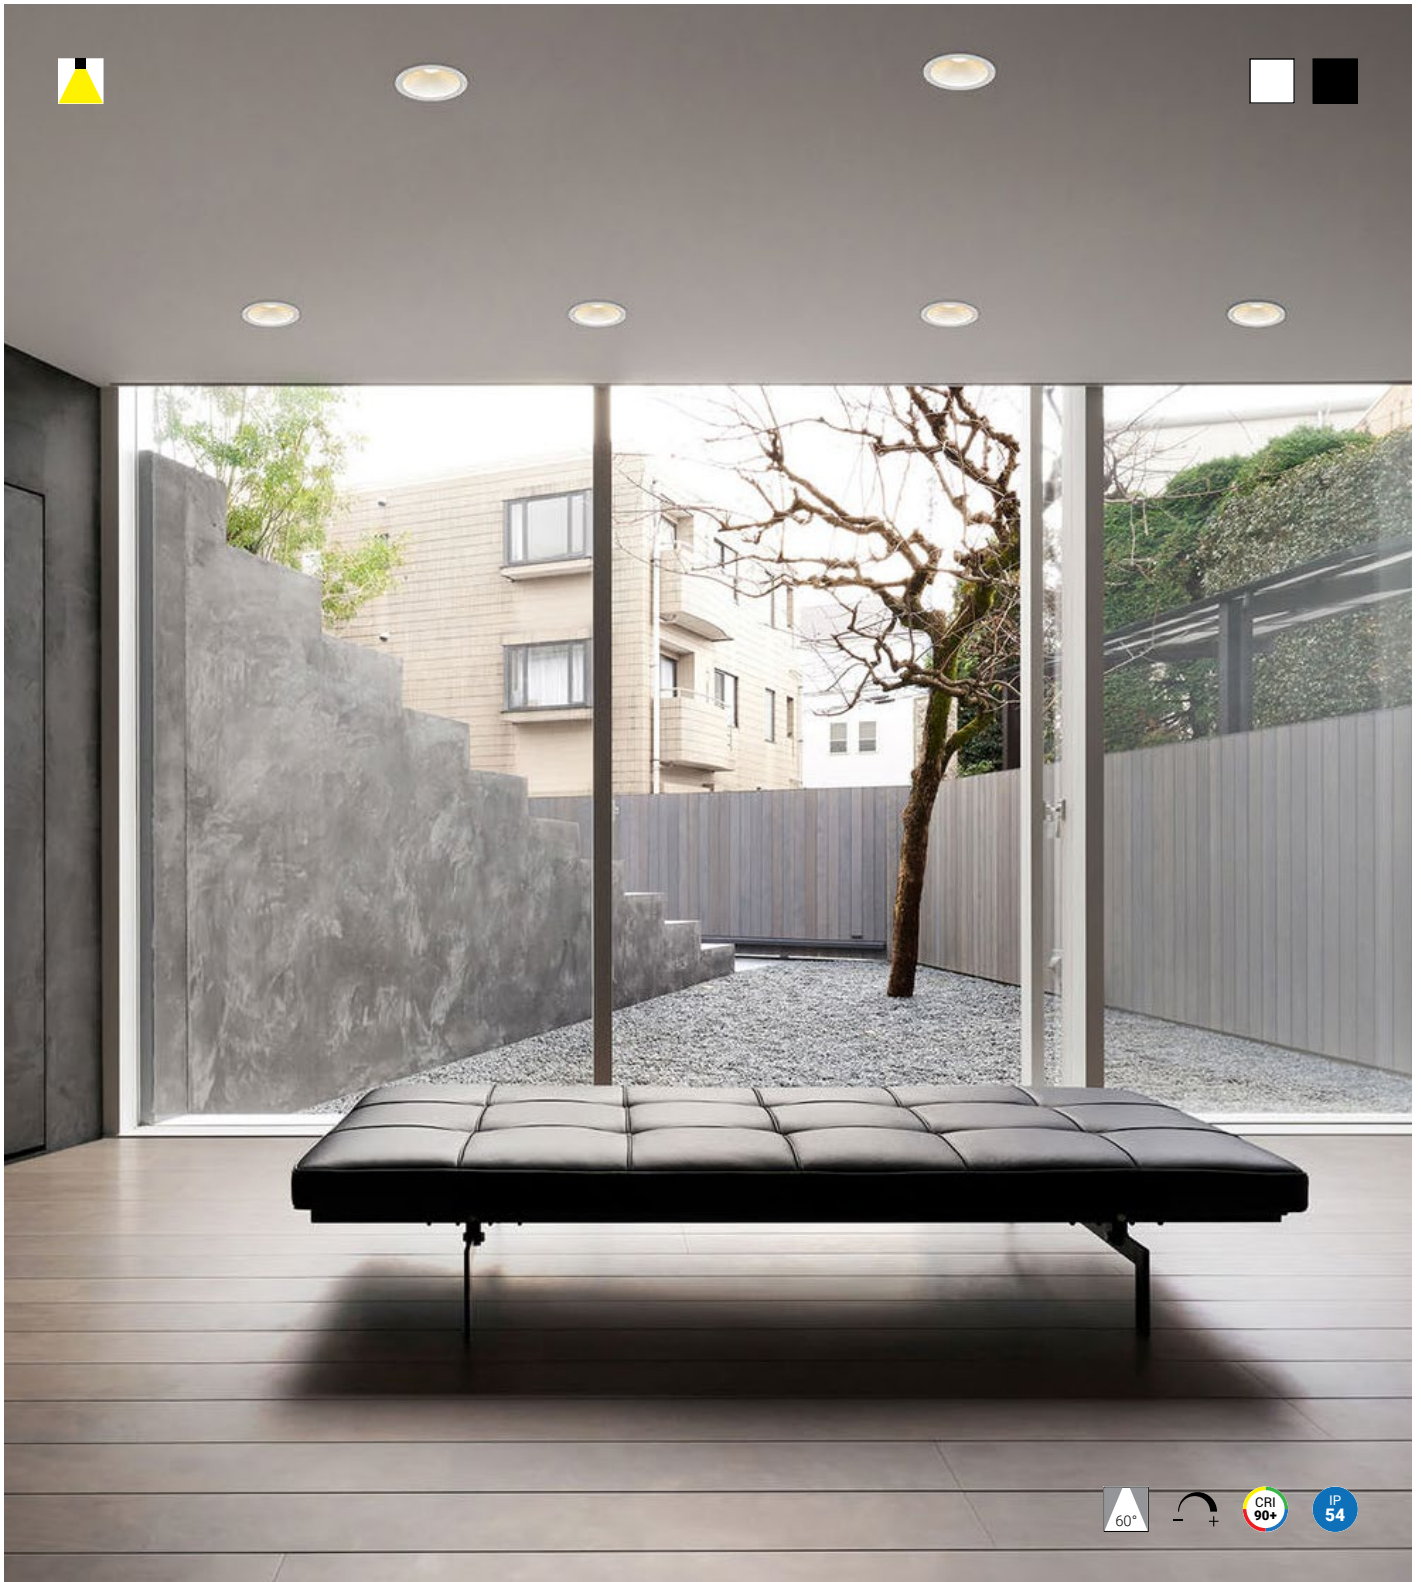

ZENO

Recessed spotlight intended for installation in the interior.
With IP54 protection, it is also suitable for humid environments.
Light source - COB LED with the possibility of switching the light color
3000K / 4000K / 5000K. The lamp is made of aluminum.
Available in white and black.

Use - general or accent lighting designed for residential or commercial
spaces (bathrooms, corridors, kitchens, entrance areas, rooms).

ZENO

10W 3CCT 3000K/4000K/5000K 900 lm