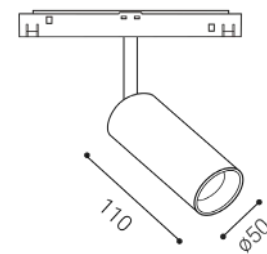

Corner horizontal coupler of the surface track to the 48V magnetic system.

6093103

MAG IN CORNER-H DALI BLACK

Corner horizontal coupler of recessed track to 48V magnetic system.

6093503

MAG CORNER-V DALI BLACK

Corner vertical coupling of the surface track to the 48V magnetic system.

6093203

MAG IN CORNER-V DALI BLACK

Corner vertical coupler of recessed track to 48V magnetic system.

6093603

MAG POWER CONNECTOR

Track coupler of 48V magnetic system.

6093803

MAG POWER FEEDER

Track feeder of 48V magnetic system.

6093903

MAGO S
6W | 3000K | 480 lm
6091933
6091933D

MAXO
20W | 3000K | 2000 lm
6252933D

MAGO M
10W | 3000K | 800 lm
6092033
6092033D

MAGO M
15W | 3000K | 675 lm
6253033D