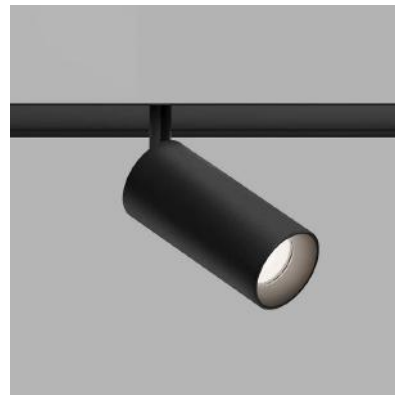

MAGO S
6W | 3000K | 480 lm
6091933
6091933D