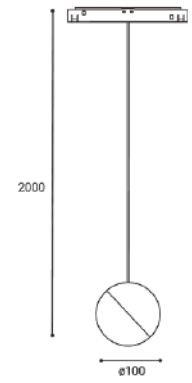

Corner horizontal coupler of the surface track to the 48V magnetic system.

6093103

MAG IN CORNER-H DALI BLACK

Corner horizontal coupler of recessed track to 48V magnetic system.

6093503

MAG CORNER-V DALI BLACK

Corner vertical coupling of the surface track to the 48V magnetic system.

6093203

MAG IN CORNER-V DALI BLACK

Corner vertical coupler of recessed track to 48V magnetic system.

6093603

MAG POWER CONNECTOR

Track coupler of 48V magnetic system.

MAGLINE 60
20W | 3000K | 1400 lm
6092633D

MIKY
10W | 3000K | 800 lm
6091833D

LUKY MAG
20W | 3000K | 1900 lm
6251433D

LOCO MAG
10W | 3000K | 900 lm
6301033D

 **Led2**[®]
L I G H T I N G

www.led2.eu