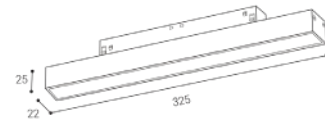

MAGLINE 60
20W | 3000K | 1400 lm
6092633D