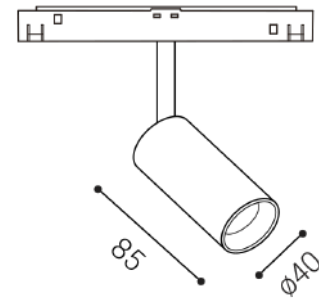

Corner horizontal coupler of the surface track to the 48V magnetic system.

6093103

MAG IN CORNER-H DALI BLACK

Corner horizontal coupler of recessed track to 48V magnetic system.

6093503

MAG CORNER-V DALI BLACK

Corner vertical coupling of the surface track to the 48V magnetic system.

6093203

MAG IN CORNER-V DALI BLACK

Corner vertical coupler of recessed track to 48V magnetic system.

6093603

MAG POWER CONNECTOR

Track coupler of 48V magnetic system.

6093803

MAG POWER FEEDER

Track feeder of 48V magnetic system.

6093903

MAGO S
6W | 3000K | 480 lm
6091933
6091933D

MAXO
20W | 3000K | 2000 lm
6252933D

MAGO M
10W | 3000K | 800 lm
6092033
6092033D

MAGO M
15W | 3000K | 675 lm
6253033D