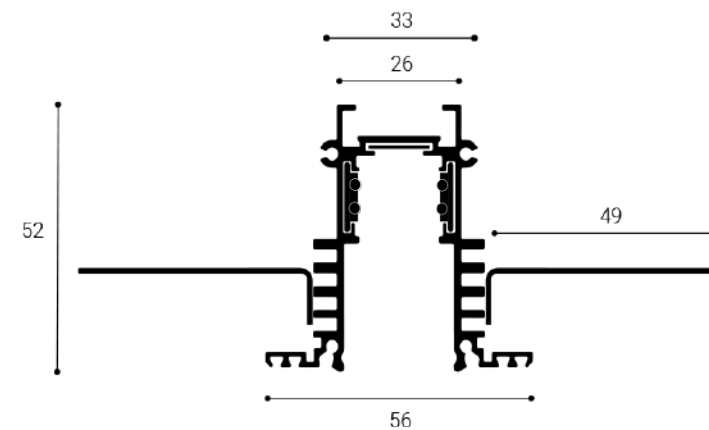

MAG DRIVER 250W
Power supply for 48V magnetic track.
6092803