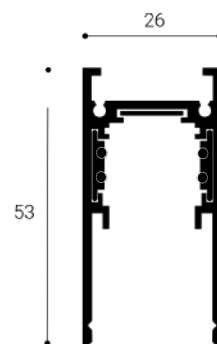

MAG DRIVER 250W
Power supply for 48V magnetic track.
6092803