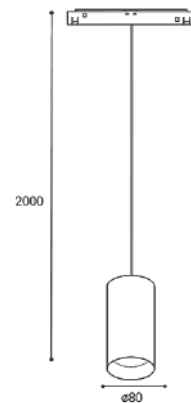

LOCO MAG
10W | 3000K | 900 lm
6301033D