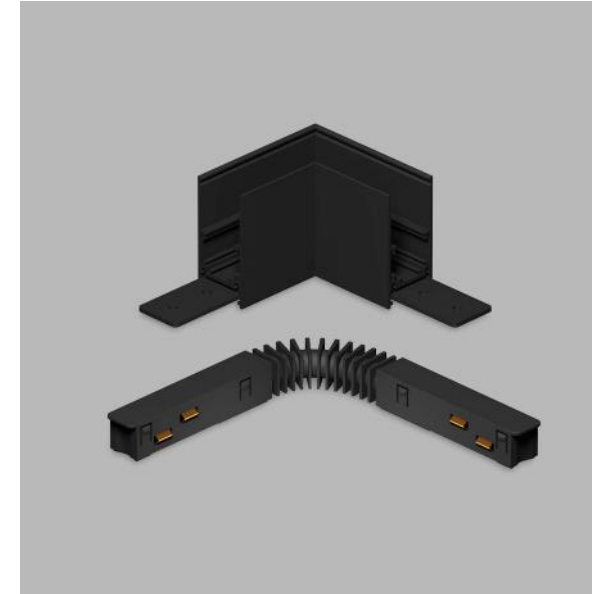

MAG CORNER-H DALI BLACK

Corner horizontal coupler of the surface track to the 48V magnetic system.

6093103